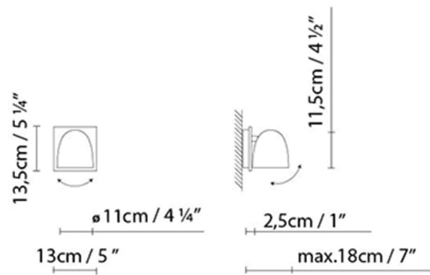

SPEERS W

SPEERS W2L

CODE	LAMP	LIGHT SOURCE	DIM	BULB	kg
729116U	SPEERS W WHITE-BRASS	LED 9W 1100lm 500mA 2700K CRI90			
729112U	SPEERS W BLACK-COPPER	100-250V	A++		1.9

Collection:

Designer

Fotometría

Technical drawing

3D