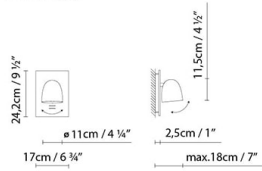

## SPEERS W

By David Abad

SPEERS W (2L)

SPEERS W (1L)

**Description:**

Wall lamp equipped with a high-luminance LED, featuring a glass lens to focus the light and improve performance. Available in two finishes: Textured white matte outer finish with a satin brass interior, or textured black matte exterior finish with satin copper interior.