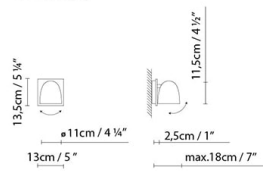

## SPEERS W

By David Abad

SPEERS W (2L)

SPEERS W (1L)

**Description:**

Wall lamp equipped with a high-luminance LED, featuring a glass lens to focus the light and improve performance. Available in two finishes: Textured white matte outer finish with a satin brass interior, or textured black matte exterior finish with satin copper interior.