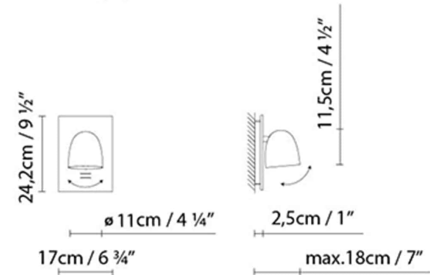

SPEERS W

SPEERS W2L

CODE	LAMP	LIGHT SOURCE	DIM	BULB	kg
729116U	SPEERS W WHITE-BRASS	LED 9W 1100lm 500mA 2700K CRI90			
729112U	SPEERS W BLACK-COPPER	100-250V	A++		1.9

Collection:

Designer

Fotometría

Technical drawing

3D