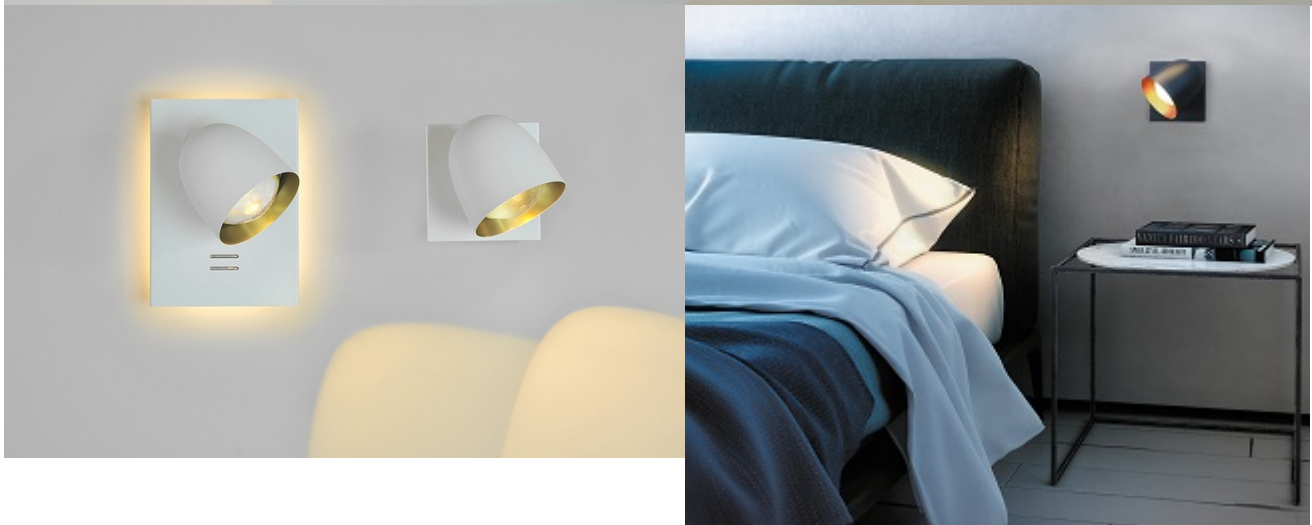

## SPEERS W

By David Abad

SPEERS W (2L)

SPEERS W (1L)

**Description:**

Wall lamp equipped with a high-luminance LED, featuring a glass lens to focus the light and improve performance. Available in two finishes: Textured white matte outer finish with a satin brass interior, or textured black matte exterior finish with satin copper interior.