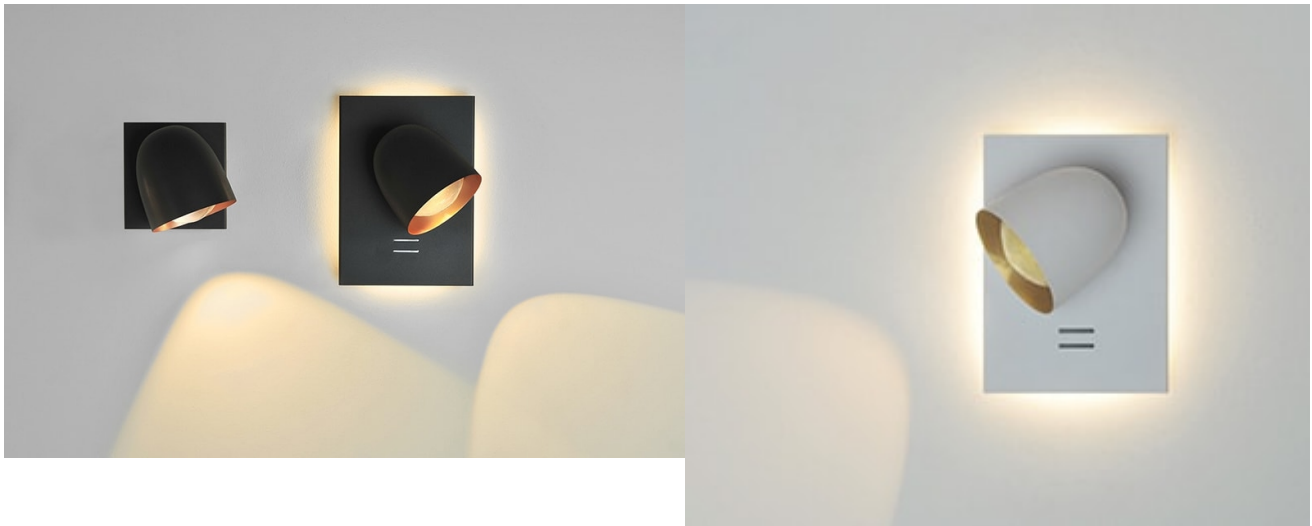

## SPEERS W

By David Abad

SPEERS W (2L)

SPEERS W (1L)

**Description:**

Wall lamp equipped with a high-luminance LED, featuring a glass lens to focus the light and improve performance. Available in two finishes: Textured white matte outer finish with a satin brass interior, or textured black matte exterior finish with satin copper interior.