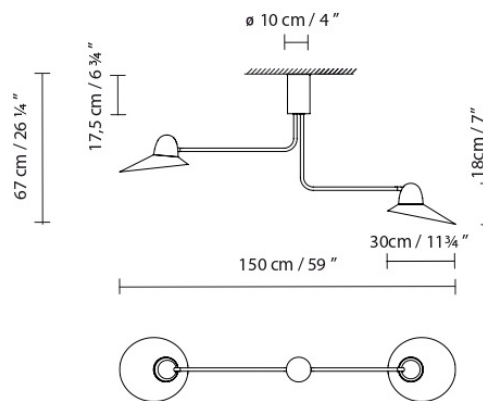

### Description:

Collection of ceiling or wall lamps made of aluminum and a high-luminance LED light source. It includes a glass lens that concentrates light and provides greater light output. Available in full white or textured matte black finishes. The wall version allows the installation of 1 or 2 arms of different lengths, in addition to combining with two different size shades. The ceiling version has two arms and is available with two different size shades. Regulation by phase cut.

### SPEERS ARM C SHADE L

CODE	LAMP	LIGHT SOURCE	DIM 	BULB 
757102U	SPEERS ARM SHADE S BLACK+			
757107U	SPEERS ARM SHADE L BLACK+	LED 9W 1100lm 500mA 2700K CRI≥90 110-277V	A++ 	1.75 <b>LED</b> 
757101U	SPEERS ARM SHADE S WHITE+			
757106U	SPEERS ARM SHADE L WHITE+			
757112U	SPEERS ARM C BODY 1 BLACK+			
757122U	SPEERS ARM C BODY 2 BLACK+			
757111U	SPEERS ARM C BODY 1 WHITE+			
757121U	SPEERS ARM C BODY 2 WHITE+			