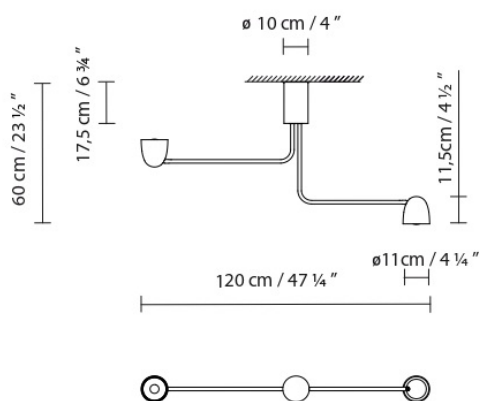

### Description:

Collection of ceiling or wall lamps made of aluminum and a high-luminance LED light source. It includes a glass lens that concentrates light and provides greater light output. Available in full white or textured matte black finishes. The wall version allows the installation of 1 or 2 arms of different lengths, in addition to combining with two different size shades. The ceiling version has two arms and is available with two different size shades. Regulation by phase cut.

### SPEERS ARM C SHADE L

CODE	LAMP	LIGHT SOURCE	DIM 	BULB 
757102U	SPEERS ARM SHADE S BLACK+			
757107U	SPEERS ARM SHADE L BLACK+	LED 9W 1100lm 500mA 2700K CRI≥90 110-277V	A++ 	1.75 <b>LED</b> 
757101U	SPEERS ARM SHADE S WHITE+			
757106U	SPEERS ARM SHADE L WHITE+			
757112U	SPEERS ARM C BODY 1 BLACK+			
757122U	SPEERS ARM C BODY 2 BLACK+			
757111U	SPEERS ARM C BODY 1 WHITE+			
757121U	SPEERS ARM C BODY 2 WHITE+			