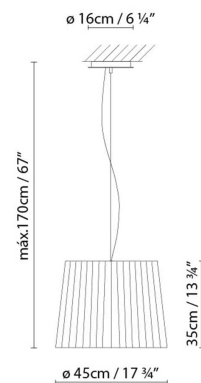

B.lux

ROYAL S

By David Abad

Description:

Suspension lamp with a pleated fabric shade. Available in two versions: Black shade with a textile black cable, or beige shade with a textile brown cable. Available in three sizes.

ROYAL S28

ROYAL S45

ROYAL S OVERSIZE

● Beige ● Black

CODE	LAMP	LIGHT SOURCE	DIM	BULB	kg	
704300U	ROYAL S28 BLACK	LED 12W (E26) Fluo/CFL max. 23W (E26) Inc. max. 70W (E26)	A++ A		0.7	LED A+ A
704301U	ROYAL S28 BEIGE					
704310U	ROYAL S45 BLACK	LED 2 x 12W (E26) Fluo/CFL 2 x max. 23W (E26) Inc. 2 x max. 70W (E26)	A++ A		2	LED A+ A
704311U	ROYAL S45 BEIGE					
704320U	ROYAL OVERSIZE BLACK	LED 4 x 12W (E26) Fluo/CFL 4 x max. 23W (E26) Inc. 4 x max. 70W (E26)	A++ A		7	LED A+ A
704321U	ROYAL OVERSIZE BEIGE					