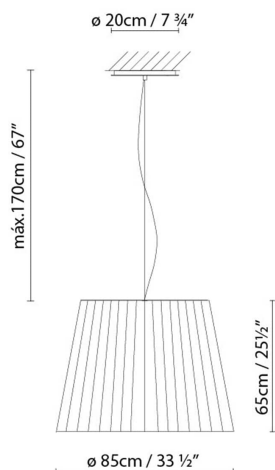

B.lux

ROYAL S

By David Abad

Description:

Suspension lamp with a pleated fabric shade. Available in two versions: Black shade with a textile black cable, or beige shade with a textile brown cable. Available in three sizes.

ROYAL S28

ROYAL S45

ROYAL S OVERSIZE

● Beige ● Black

CODE	LAMP	LIGHT SOURCE	DIM	BULB	kg	
704300U	ROYAL S28 BLACK	LED 12W (E26) Fluo/CFL max. 23W (E26) Inc. max. 70W (E26)	A++ A		0.7	LED A+ A
704301U	ROYAL S28 BEIGE					
704310U	ROYAL S45 BLACK	LED 2 x 12W (E26) Fluo/CFL 2 x max. 23W (E26) Inc. 2 x max. 70W (E26)	A++ A		2	LED A+ A
704311U	ROYAL S45 BEIGE					
704320U	ROYAL OVERSIZE BLACK	LED 4 x 12W (E26) Fluo/CFL 4 x max. 23W (E26) Inc. 4 x max. 70W (E26)	A++ A		7	LED A+ A
704321U	ROYAL OVERSIZE BEIGE					