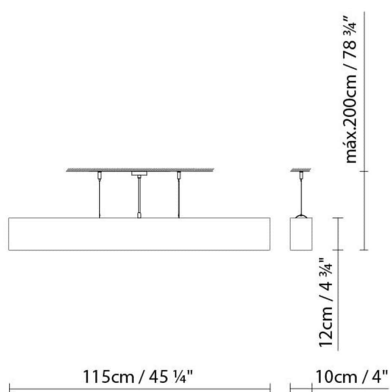

QUADRAT S60x60 LED

QUADRAT S60x60

QUADRAT S120x120 LED

QUADRAT S120x120

QUADRAT S120x10 LED

QUADRAT S120x10

Natural Oak
  Wenge
  White

CODE	LAMP	LIGHT SOURCE	DIM	BULB	kg
661311U	QUADRAT S60x60 WHITE				
661310U	QUADRAT S60x60 OAK	Fluo. 4 x 14W (G5) LED 4 x 7W (G5)	A		7.9
661315U	QUADRAT S60x60 WENGE				