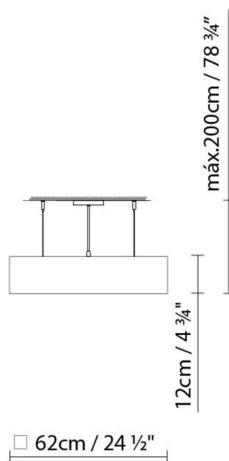

### Description:

Square or rectangular suspension lamp, crafted in laminated oak. Available in three finishes: matte white, wenge and natural oak. Lower shade is comprised from heat-shrunk film; the upper shade from polycarbonate. Available in three sizes.

QUADRAT S60x60 LED

QUADRAT S60x60

QUADRAT S120x120 LED

QUADRAT S120x120

QUADRAT S120x10 LED

QUADRAT S120x10

Natural Oak
  Wenge
  White

CODE	LAMP	LIGHT SOURCE	DIM	BULB	kg
661311U	QUADRAT S60x60 WHITE				
661310U	QUADRAT S60x60 OAK	Fluo. 4 x 14W (G5) LED 4 x 7W (G5)	A		7.9
661315U	QUADRAT S60x60 WENGE				