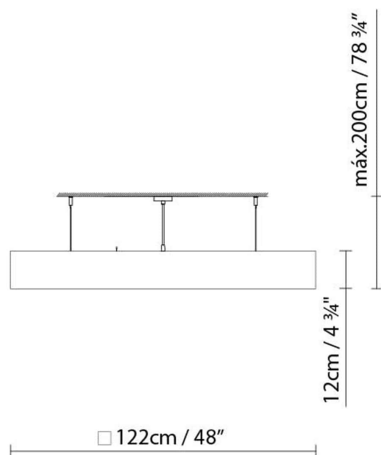

### Description:

Square or rectangular suspension lamp, crafted in laminated oak. Available in three finishes: matte white, wenge and natural oak. Lower shade is comprised from heat-shrunk film; the upper shade from polycarbonate. Available in three sizes.

QUADRAT S60x60 LED

QUADRAT S60x60

QUADRAT S120x120 LED

QUADRAT S120x120

QUADRAT S120x10 LED

QUADRAT S120x10

Natural Oak
  Wenge
  White

CODE	LAMP	LIGHT SOURCE	DIM	BULB	kg
661311U	QUADRAT S60x60 WHITE				
661310U	QUADRAT S60x60 OAK	Fluo. 4 x 14W (G5) LED 4 x 7W (G5)	A		7.9
661315U	QUADRAT S60x60 WENGE				