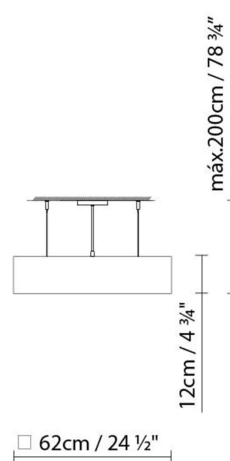

### Description:

Square or rectangular suspension lamp, crafted in laminated oak. Available in three finishes: matte white, wenge and natural oak. Lower shade is comprised from heat-shrunk film; the upper shade from polycarbonate. Available in three sizes.

QUADRAT S60x60 LED

QUADRAT S60x60

QUADRAT S120x120 LED

QUADRAT S120x120

QUADRAT S120x10 LED

QUADRAT S120x10

Natural Oak
  Wenge
  White

CODE	LAMP	LIGHT SOURCE	DIM	BULB	kg
661311U	QUADRAT S60x60 WHITE				
661310U	QUADRAT S60x60 OAK	Fluo. 4 x 14W (G5) LED 4 x 7W (G5)	A		7.9
661315U	QUADRAT S60x60 WENGE				