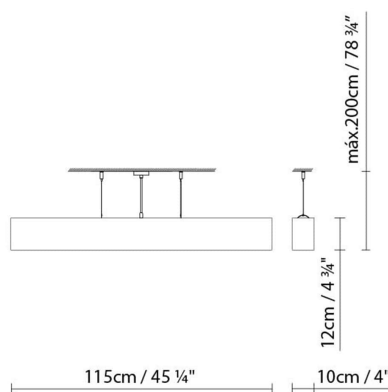

QUADRAT S60x60 LED

QUADRAT S60x60

QUADRAT S120x120 LED

QUADRAT S120x120

QUADRAT S120x10 LED

QUADRAT S120x10

Natural Oak
  Wenge
  White

CODE	LAMP	LIGHT SOURCE	DIM	BULB	kg
661311U	QUADRAT S60x60 WHITE				
661310U	QUADRAT S60x60 OAK	Fluo. 4 x 14W (G5) LED 4 x 7W (G5)	A		7.9
661315U	QUADRAT S60x60 WENGE				