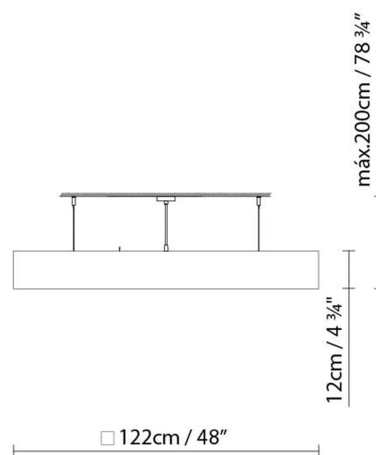

QUADRAT S60x60 LED

QUADRAT S60x60

QUADRAT S120x120 LED

QUADRAT S120x120

QUADRAT S120x10 LED

QUADRAT S120x10

Natural Oak
  Wenge
  White

CODE	LAMP	LIGHT SOURCE	DIM	BULB	kg
661311U	QUADRAT S60x60 WHITE				
661310U	QUADRAT S60x60 OAK	Fluo. 4 x 14W (G5) LED 4 x 7W (G5)	A		7.9
661315U	QUADRAT S60x60 WENGE				