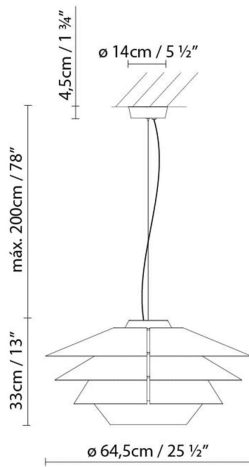

OVERLAY S65

1. **Glass:** Cognac glass
2. **Reflectors:** Beige (matte) Copper (matte)
3. Grey-beige (matte) Yellow (matte)

1. **Glass:** Grey glass
2. **Reflectors:** Beige (matte) Clear blue (matte)
3. Dark blue (matte)

CODE	LAMP	LIGHT SOURCE	DIM		BULB	
734302U	OVERLAY S25 COGNAC - BEIGE/COPPER/BEIGE	LED 5W (E12)				
734303U	OVERLAY S25 COGNAC - YELLOW/GREY-BEIGE/BEIGE	Fluo/CFL max. 11W (E12)	A++		2.46	LED
734304U	OVERLAY S25 GREY - BEIGE/BEIGE/BEIGE	Inc. max. 60W (E12)				
734305U	OVERLAY S25 GREY - DARK BLUE/CLEAR BLUE/BEIGE					
734312U	OVERLAY S50 COGNAC - BEIGE/COPPER/BEIGE	LED 11W (E26)				
734313U	OVERLAY S50 COGNAC - YELLOW/GREY-BEIGE/BEIGE	Fluo/CFL max. 20W (E26)	A++		5.8	LED
734314U	OVERLAY S50 GREY - BEIGE/BEIGE/BEIGE	Inc. max. 70W (E26)	A			
734315U	OVERLAY S50 GREY - DARK BLUE/CLEAR BLUE/BEIGE