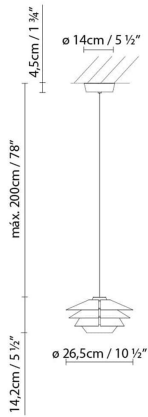

OVERLAY S25