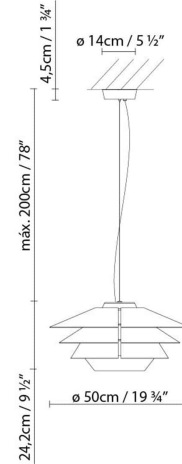

OVERLAY S50