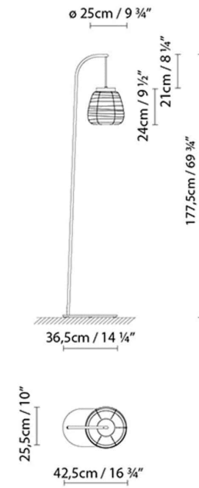

MISKO F15

MISKO F25

MISKO F35

● Black (matte)   ☒ Walnut

CODE	LAMP	LIGHT SOURCE	DIM	BULB	kg
756203U	MISKO F15 WALNUT	LED 10W (E26)			
756204U	MISKO F25 WALNUT	Fluo/CFL max. 11W (E26) Inc. max 60W (E26)	A++		LED A+
756208U	MISKO F35 WALNUT				
756205U	MISKO F15 BLACK	LED 10W (E26)			
756206U	MISKO F25 BLACK	Fluo/CFL max. 11W (E26) Inc. max 60W (E26)	A++		LED A+
756207U	MISKO F35 BLACK				

Collection: