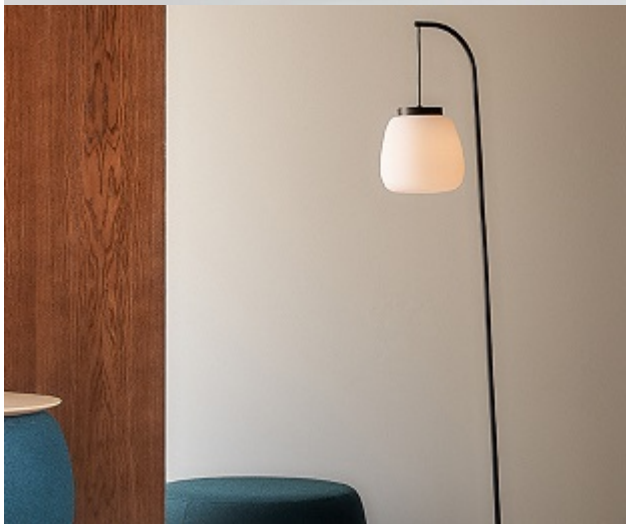

B.lux

MISKO F

By Stone Designs

Description:

Japanese-inspired floor lamp, available in three sizes (F15, F25 and F35), all of them created around a disc housing the light source (E27). This disc is available in a natural wood or painted matte black finish, which supports the textured blown-glass diffuser that comes in an opal matte white finish. Metallic base and shaft painted matte black. The version with a natural wood finish has an off-white textile cable, while the black painted version has a black textile cable. Dimmer.

MISKO F15

MISKO F25

MISKO F35

● Black (matte) ☒ Walnut

CODE	LAMP	LIGHT SOURCE	DIM	BULB	kg
756203U	MISKO F15 WALNUT	LED 10W (E26)			
756204U	MISKO F25 WALNUT	Fluo/CFL max. 11W (E26) Inc. max 60W (E26)	A++		LED A+
756208U	MISKO F35 WALNUT				
756205U	MISKO F15 BLACK	LED 10W (E26)			
756206U	MISKO F25 BLACK	Fluo/CFL max. 11W (E26) Inc. max 60W (E26)	A++		LED A+
756207U	MISKO F35 BLACK				