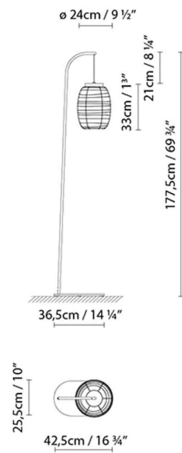

MISKO F15

MISKO F25

MISKO F35

● Black (matte)   ☒ Walnut

CODE	LAMP	LIGHT SOURCE	DIM	BULB	kg
756203U	MISKO F15 WALNUT	LED 10W (E26)			
756204U	MISKO F25 WALNUT	Fluo/CFL max. 11W (E26) Inc. max 60W (E26)	A++		LED A+
756208U	MISKO F35 WALNUT				
756205U	MISKO F15 BLACK	LED 10W (E26)			
756206U	MISKO F25 BLACK	Fluo/CFL max. 11W (E26) Inc. max 60W (E26)	A++		LED A+
756207U	MISKO F35 BLACK				

Collection: