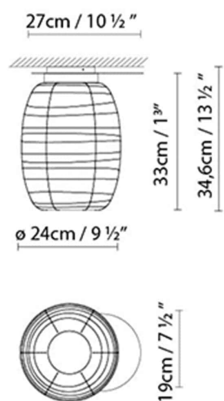

MISKO C35

● Black (matte)   ● Natural Walnut

CODE	LAMP	LIGHT SOURCE	DIM	BULB	kg
756403U	MISKO C/W15 WALNUT	LED 10W (E26)	A++		4.3
756405U	MISKO C/W15 BLACK	Fluo/CFL max. 11W (E26)			LED A+

Collection:

Designer

Technical drawing

Assembly instructions

3D

Instrucciones de montaje

grupoblux.com