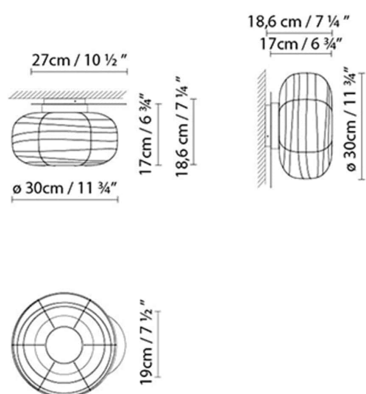

MISKO C/W15