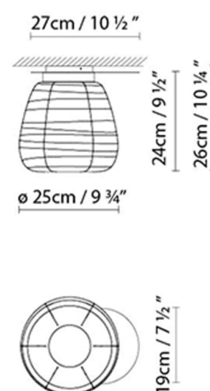

MISKO C

By Stone Designs

Description:

Japanese-inspired ceiling and wall lamp, available in three sizes (ceiling lamp, C/W15, C25 and) C35 and one size (wall lamp, C/W15), all of them created around a disc that houses the light source (E26). This disc is available in a natural wood or painted matte black finish, which supports the textured blown-glass diffuser that comes in an opal matte white finish.

MISKO C/W15

MISKO C25