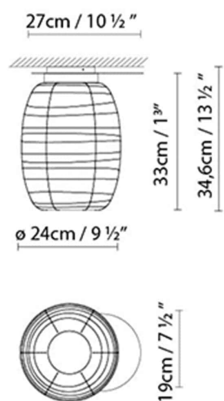

MISKO C35

● Black (matte)   ● Natural Walnut

CODE	LAMP	LIGHT SOURCE	DIM	BULB	kg
756403U	MISKO C/W15 WALNUT	LED 10W (E26)	A++	✗	4.3
756405U	MISKO C/W15 BLACK	Fluo/CFL max. 11W (E26)			

Collection:

Designer

Technical drawing

Assembly instructions

3D

Instrucciones de montaje

grupoblux.com