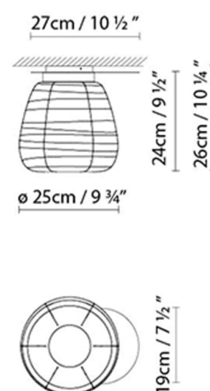

B.lux

MISKO C

By Stone Designs

Description:

Japanese-inspired ceiling and wall lamp, available in three sizes (ceiling lamp, C/W15, C25 and) C35 and one size (wall lamp, C/W15), all of them created around a disc that houses the light source (E26). This disc is available in a natural wood or painted matte black finish, which supports the textured blown-glass diffuser that comes in an opal matte white finish.

MISKO C/W15

MISKO C25