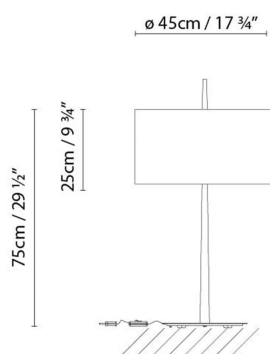

LOLA T

By David Abad

Description:

Table lamp with a metal body and fabric shade. Available in two finishes: black matte textured body with an opaque black shade and gold textile cable, or white matte textured body with an opaque white shade and a gold textile cable. In both versions, the inside of the shade is gold.

LOLA T

Black
 Gold
 White

CODE	LAMP	LIGHT SOURCE	DIM	BULB	kg	
702001U	LOLA T BLACK/GOLD	LED 2 x 11W (E26) Fluo/CFL 2 x max. 20W (E26)	A++ A		5.7	LED A+ A
702002U	LOLA T WHITE/GOLD	Inc. 2 x 60W (E26)				

IP20 ⏚ CE EAC

LOLA T

LOLA F

Collection:

Designer

Technical drawing

3D

grupoblux.com