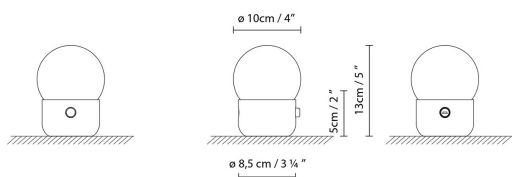

KUP CAMP

Black
 Copper
 Gold

CODE	LAMP	LIGHT SOURCE	DIM	BULB	kg
742002U	KUP CAMP COPPER				
742001U	KUP CAMP GOLD	LED 1,3W 150lm 3,7V 3000K CRI≥90 DIM	TOUCH DIM	A++	LED A+
742000U	KUP CAMP BLACK