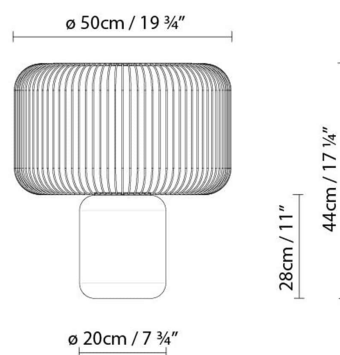

KESHI T50

● Black (matte)

CODE	LAMP	LIGHT SOURCE	DIM	BULB	kg	
732051U	KESHI T30	LED 6W (E12) Fluo/CFL max. 12W (E12) Inc. max. 40W (E12)	A++		6.75	LED A+