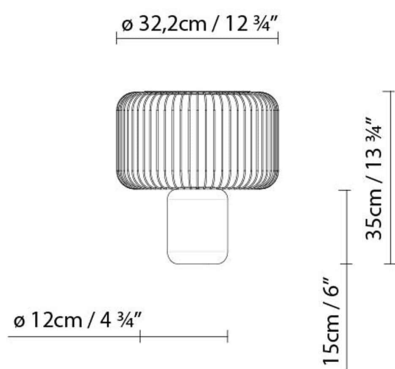

KESHI T

By David Abad

Description:

Table lamp crafted of sanded black Markina marble, with a metallic bar shade finished in matte black. Upper metallic reflector with mirror finish. Available in two sizes.

KESHI T30

KESHI T50

● Black (matte)

CODE	LAMP	LIGHT SOURCE	DIM	BULB	kg	
732051U	KESHI T30	LED 6W (E12) Fluo/CFL max. 12W (E12) Inc. max. 40W (E12)	A++		6.75	LED A+