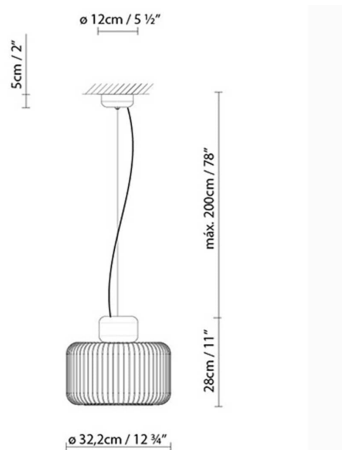

KESHI S

By David Abad

Description:

Suspension lamp crafted in sanded black Markina marble and metallic bar shade, finished in matte black. Upper metallic reflector with a mirror finish. Available in two sizes.

KESHI S30

KESHI S50

● Black (matte)

CODE	LAMP	LIGHT SOURCE	DIM	BULB	kg	LED
732351U	KESHI S30	LED 6W (E12) Fluo/CFL max. 12W (E12) Inc. Max. 40W (E12)	A++		6.75	

732350U

KESHI S50

LED 6W (E12)
Fluo/CFL max. 12W (E12)
Inc. Max. 40W (E12)