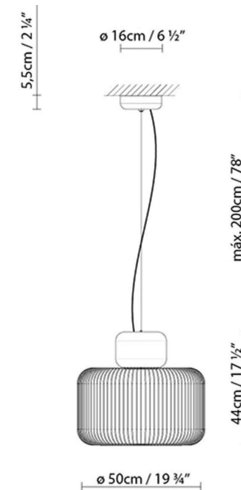

KESHI S

By David Abad

Description:

Suspension lamp crafted in sanded black Markina marble and metallic bar shade, finished in matte black. Upper metallic reflector with a mirror finish. Available in two sizes.

KESHI S30

KESHI S50

● Black (matte)

CODE	LAMP	LIGHT SOURCE	DIM	BULB	kg	LED
732351U	KESHI S30	LED 6W (E12) Fluo/CFL max. 12W (E12) Inc. Max. 40W (E12)	A++		6.75	

732350U

KESHI S50

LED 6W (E12)
Fluo/CFL max. 12W (E12)
Inc. Max. 40W (E12)