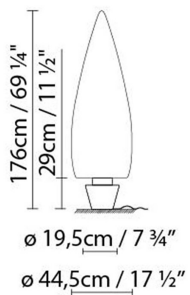

KANPAZAR 150C LED