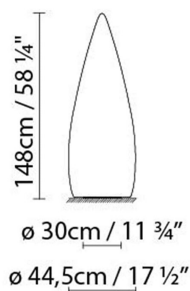

KANPAZAR 150A (G5)