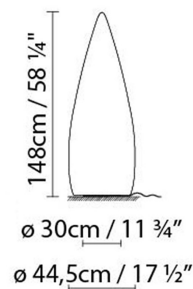

KANPAZAR 150D LED

KANPAZAR 150B LED