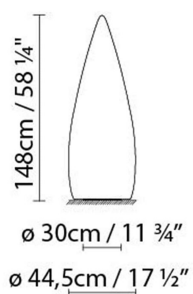

KANPAZAR 150A (2G11)