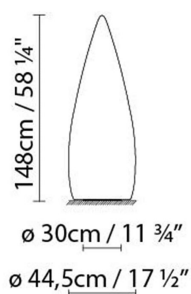

KANPAZAR 150C LED

KANPAZAR 150A LED