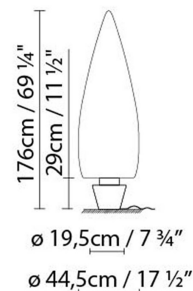

KANPAZAR 150C (G5)