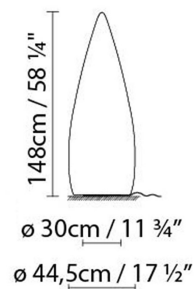

KANPAZAR 150B (2G11)