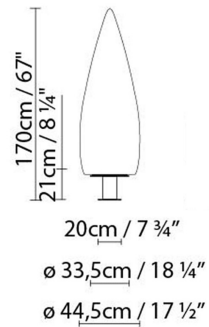

KANPAZAR 150D (2G11)