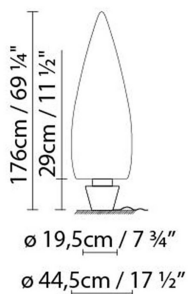

KANPAZAR 150C (2G11)