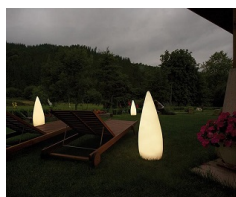

659254U	KANPAZAR 150D LED	LED 4 x 12W 8304lm 350mA 3000K CRI90 120V	A++		17	LED
659204U	KANPAZAR 150D FLUO 2G11	Fluo. 2 x 55W (2G11)	A		17	
659214U	KANPAZAR 150D FLUO G5	Fluo. 2 x 21W (G5) LED 2 x 10W (G5)				

KANPAZAR 150
KANPAZAR 80

Collection:

Designer

Technical drawing

3D

grupoblux.com