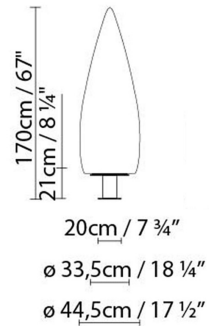

KANPAZAR 150D LED