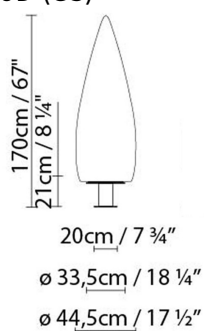

KANPAZAR 150D (G5)

Opal white

CODE	LAMP	LIGHT SOURCE	DIM		BULB		
659250U	KANPAZAR 150A LED	LED 4 x 12W 8304lm 350mA 3000K CRI90 120V	A++			13	LED
659200U	KANPAZAR 150A FLUO 2G11	Fluo. 2 x 55W (2G11)					
659210U	KANPAZAR 150A FLUO G5	Fluo. 2 x 21W (G5) LED 2 x 10W (G5)	A			13	
659251U	KANPAZAR 150B LED	LED 4 x 12W 8304lm 350mA 3000K CRI90 120V	A++			13	LED
659201U	KANPAZAR 150B FLUO 2G11	Fluo. 2 x 55W (2G11)					
659211U	KANPAZAR 150B FLUO G5	Fluo. 2 x 21W (G5) LED 2 x 10W (G5)	A			13	
659252U	KANPAZAR 150C LED	LED 4 x 12W 8304lm 350mA 3000K CRI90 120V	A++			34	LED
659202U	KANPAZAR 150C FLUO 2G11	Fluo. 2 x 55W (2G11)					
659212U	KANPAZAR 150C FLUO G5	Fluo. 2 x 21W (G5) LED 2 x 10W (G5)	A			34