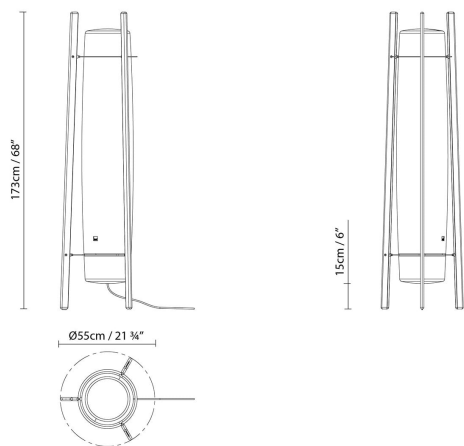

Inn Side

By Gemma Bernal

Description:

Portable outdoor luminaire crafted of vandal-proof, UVA-resistant opal white polyethylene (PE). Radiata wood frame features a wood stabilizing treatment to prevent warping. 11.5-foot cable.

Inn Side LED

Opal white Radiata

CODE	LAMP	LIGHT SOURCE	DIM	BULB	kg
730200U	INN SIDE LED	LED 4 x 16W 11072lm 350mA 3000K CRI90 120V	A++		26.75 LED A+

Inn Side

Designer

Assembly instructions

Technical drawing