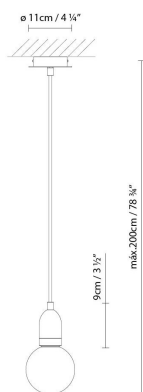

ILDE WOOD S

By David Abad

Description:

Multiple, direct-light suspension lamp made of oak. Brown textile cable.

ILDE WOOD S

● Natural Oak

CODE	LAMP	LIGHT SOURCE	DIM		BULB	
700355U	ILDE WOOD S1	LED filament G125 6W (E26) Inc. G125 18W (E26) Inc. Vintage max.40W (E26)	A++			LED A+

 ILDE WOOD S
  ILDE MAX S
  ILDE WOOD MAX S

 ILDE S1

 ILDE S1 XL

Collection:

Designer

Technical drawing

grupoblux.com