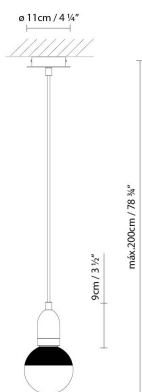

ILDE S1

By David Abad

Description:

Ilde S1 features a metallic body and is available in two finishes: matte chrome with a red textile cable; or texturized bronze with a black textile cable.

ILDE S1

● Bronze (texturised) ● Chrome (matte)

CODE	LAMP	LIGHT SOURCE	DIM	BULB	kg
700351U	ILDE S1 CHROME	LED G125 reflector 6W (E26) Inc. G125 Reflector max.70W (E26)	A++		LED A+
700354U	ILDE S1 BRONZE	LED filament G125 6W (E26) Inc. G125 max.70W (E26)	A++		LED A+

ILDE S1

ILDE MAX S

ILDE WOOD MAX S

ILDE WOOD S

ILDE S1 XL

Collection:

Designer

Technical drawing