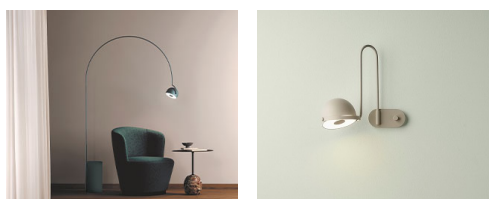

Collection:

Designer

Instrucciones de montaje

Instrucciones de montaje