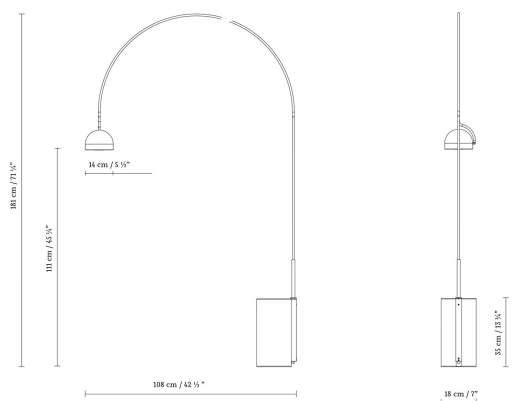

BOWEE F

By Werner Aisslinger

Description:

LED floor lamp made with a half-sphere shade and a concrete base. The light source can be adjusted on its horizontal axis and gives direct and diffused light. Available in metallic English bronze, matte turquoise and matte beige.

BOWEE F

● Beige

● Clear turquoise

● English metallic bronze

CODE	LAMP	LIGHT SOURCE	DIM	BULB	kg
758200U	BOWEE F BEIGE				
758201U	BOWEE F CLEAR TURQUOISE	LED 9W 1100lm 500mA 2700K CRI≥90 110V	A++		LED A+
758202U	BOWEE F METALLIC ENGLISH BRONZE				