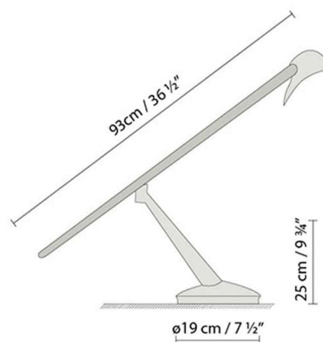

BLUEBIRD T

By Jorge Pensi

Description:

Adjustable table lamp with a metal base and stem and wooden height-adjustable arm. Available in two finishes: raw metal finish with natural oak, or gloss chrome with matte mahogany.

BLUEBIRD T LED

BLUEBIRD T HALO

CODE	LAMP	LIGHT SOURCE	DIM	BULB	kg
602010U	BLUEBIRD T HALO RAW	Halo. max. 50W 12V (G6.35)	A++		5.5
602000U	BLUEBIRD T HALO CHROME				

BLUEBIRD T

Designer