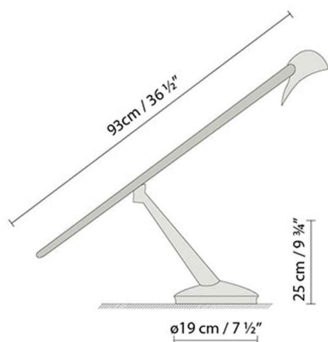

BLUEBIRD T

By Jorge Pensi

Description:

Adjustable table lamp with a metal base and stem and wooden height-adjustable arm. Available in two finishes: raw metal finish with natural oak, or gloss chrome with matte mahogany.

BLUEBIRD T LED

BLUEBIRD T HALO

CODE	LAMP	LIGHT SOURCE	DIM	BULB	kg
602010U	BLUEBIRD T HALO RAW	Halo. max. 50W 12V (G6.35)	A++		5.5
602000U	BLUEBIRD T HALO CHROME				

BLUEBIRD T

Designer