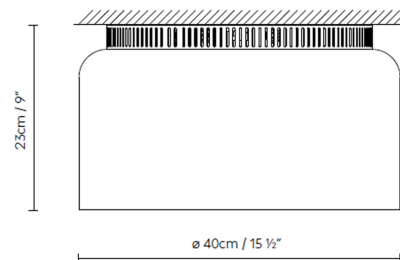

ASPEN C40

By Werner Aisslinger

Description:

Aluminum ceiling lamp with direct and diffuse light. Available in several matte lacquer finishes: grey, snow, lemon, mango, clear turquoise, and aqua. Now featuring new finishes: merlot, rose, sea, river and limestone. Ring in black finish.

ASPEN C40

1. SHADE:
2. Grey (matte)
   - Mango (matte)
   - Snow (matte)
   - Clear turquoise (matte)
   - Lemon (matte)
   - Aqua (matte)
3. RING:
4. Ring: Black (matte)
5. New:
6. Merlot (matte)
   - Rose (matte)
   - River (matte)
   - Limestone (matte)
   - Sea (matte)
   - Brass (matte)