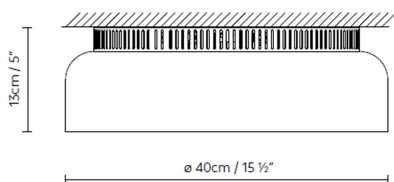

ASPEN C40

By Werner Aisslinger

Description:

Aluminum ceiling lamp with direct and diffuse light. Available in several matte lacquer finishes: grey, snow, lemon, mango, clear turquoise, and aqua. Now featuring new finishes: merlot, rose, sea, river and limestone. Ring in black finish.

ASPEN C40A

1. SHADE:
2. Grey (matte)
   - Mango (matte)
   - Snow (matte)
   - Clear turquoise (matte)
   - Lemon (matte)
   - Aqua (matte)
3. RING:
4. Ring: Black (matte)
5. New:
6. Merlot (matte)
   - Rose (matte)
   - River (matte)
   - Limestone (matte)
   - Sea (matte)
   - Brass (matte)