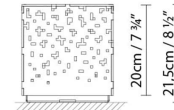

B.lux

AMS

By David Abad

Description:

A range of outdoor luminaires in geometric shapes, available in three sizes. Made from corten steel or 316L stainless steel.

AMS 12

12cm / 4 3/4"

AMS 20