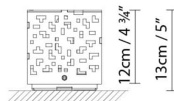

B.lux

AMS

By David Abad

Description:

A range of outdoor luminaires in geometric shapes, available in three sizes. Made from corten steel or 316L stainless steel.

AMS 12

12cm / 4 3/4"

AMS 20