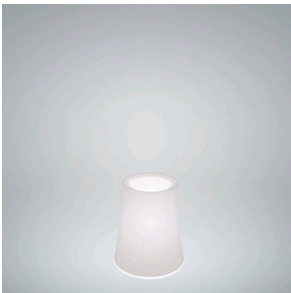

Birdie Easy, terra
family

FOSCARINI

Birdie Zero