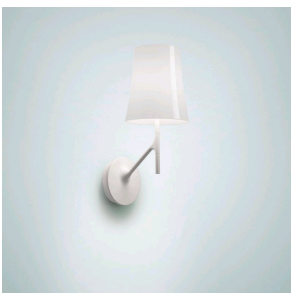

Birdie Easy, terra

by Ludovica+Roberto Palomba

FOSCARINI

DESCRIPTION

The floor model completes the Birdie Easy family. Distinguished even further by minimal styling, focusing on the characteristic and iconic lampshade which made this model a star player among the Foscarini collection. The shape of the lampshade is far from random, rendering the image of a traditional bedside lamp, with a slightly tapered shape, which lends it uniqueness and makes it an icon. The lampshade plays the starring role, while the rod, which has been rendered linear and given new proportions to enhance its conic shape, is clad - like the base - with 6 new colours.

MATERIALS

Liquid coated aluminium and polycarbonate

COLORS

White, Black, Brick Red, Blue, Sand Yellow, Sage green

Birdie Easy, terra

technical details

FOSCARINI

Floor lamp with diffuse light. Die cast zinc alloy base and steel rod, both liquid coated. Opaline injection-moulded polycarbonate internal diffuser, translucent injection-moulded polycarbonate external diffuser. The on/off switch is fitted on the transparent cable.

Birdie Easy, terra
family

FOSCARINI

Birdie Zero

Birdie Easy

Birdie Lettura

Birdie

Birdie

Birdie