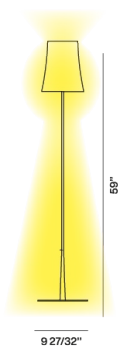

Birdie Easy, terra

technical details

FOSCARINI

Floor lamp with diffuse light. Die cast zinc alloy base and steel rod, both liquid coated. Opaline injection-moulded polycarbonate internal diffuser, translucent injection-moulded polycarbonate external diffuser. The on/off switch is fitted on the transparent cable.

Birdie Easy

SCHEMATIC & LIGHT EMISSION

MATERIAL

Liquid coated aluminium and polycarbonate