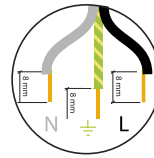

moooi

BELL LAMP

REFER TO SAFETY INSTRUCTIONS FOR GENERAL INFORMATION

1

2

INPUT: 240V AC

INPUT: 110V AC

visit www.moooi.com for more information about the collection

m o o o i

BELL LAMP

REFER TO SAFETY INSTRUCTIONS FOR GENERAL INFORMATION

3

visit www.mooui.com for more information about the collection