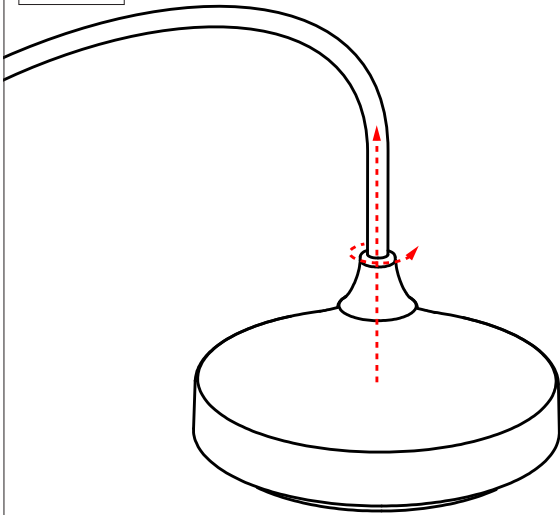

moooi

BELL LAMP

REFER TO SAFETY INSTRUCTIONS FOR GENERAL INFORMATION

1

2

INPUT: 240V AC

INPUT: 110V AC

visit www.moooi.com for more information about the collection

m o o o i

BELL LAMP

REFER TO SAFETY INSTRUCTIONS FOR GENERAL INFORMATION

3

visit www.mooui.com for more information about the collection