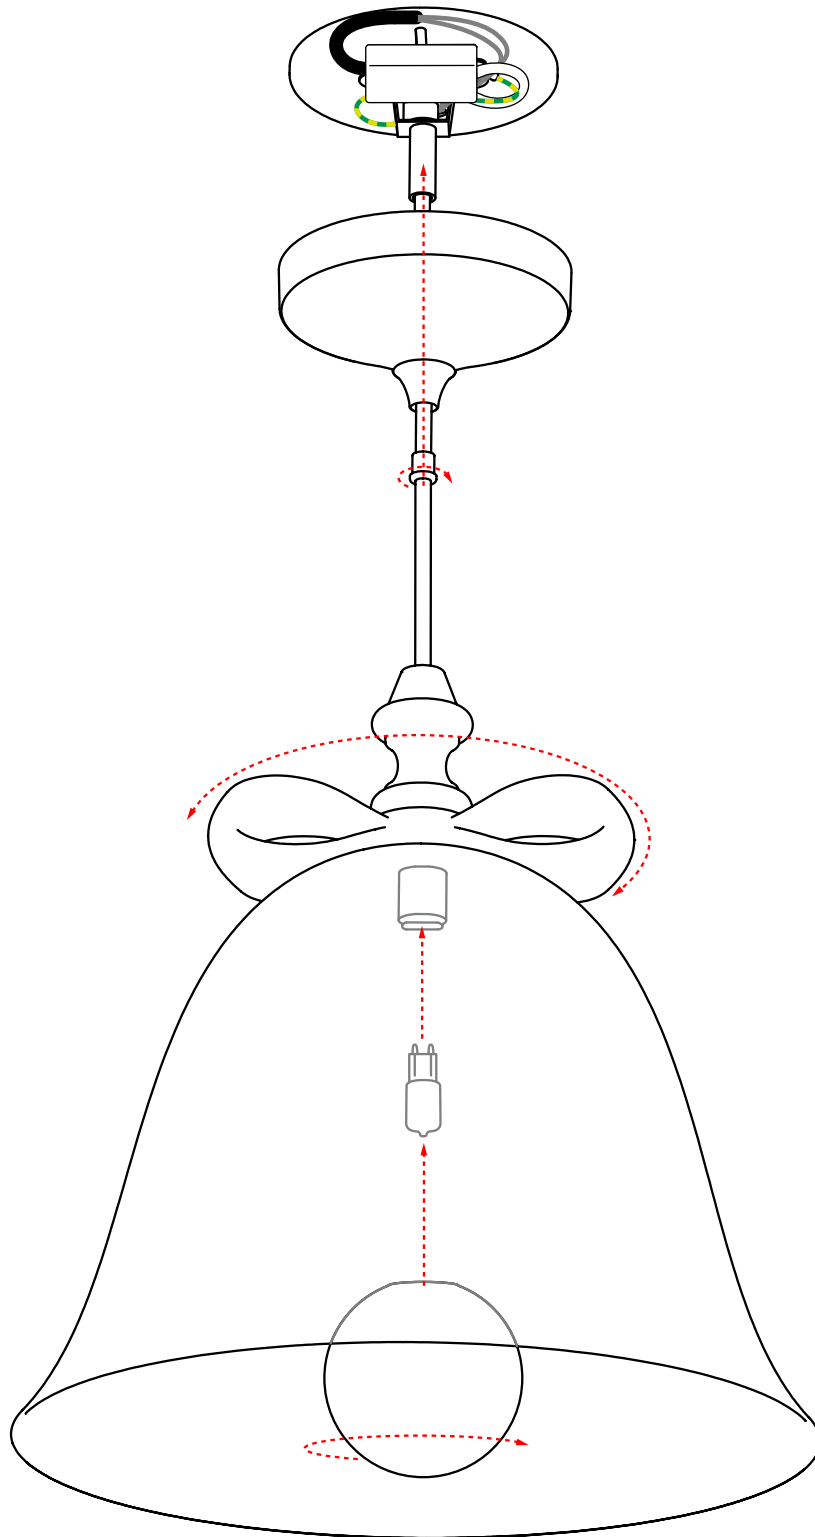

moooi

BELL LAMP

REFER TO SAFETY INSTRUCTIONS FOR GENERAL INFORMATION

1

2

INPUT: 240V AC

INPUT: 110V AC

visit www.moooi.com for more information about the collection

m o o o i

BELL LAMP

REFER TO SAFETY INSTRUCTIONS FOR GENERAL INFORMATION

3

visit www.mooui.com for more information about the collection