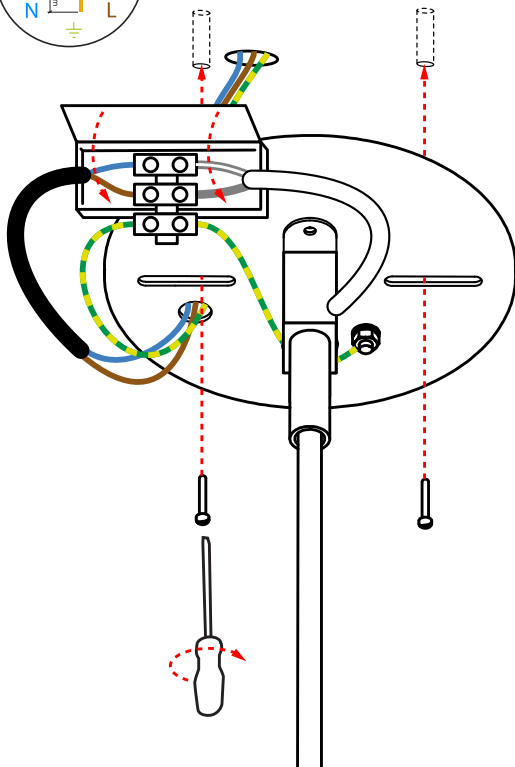

moooi

BELL LAMP

REFER TO SAFETY INSTRUCTIONS FOR GENERAL INFORMATION

1

2

INPUT: 240V AC

INPUT: 110V AC

visit www.moooi.com for more information about the collection

m o o o i

BELL LAMP

REFER TO SAFETY INSTRUCTIONS FOR GENERAL INFORMATION

3

visit www.mooui.com for more information about the collection