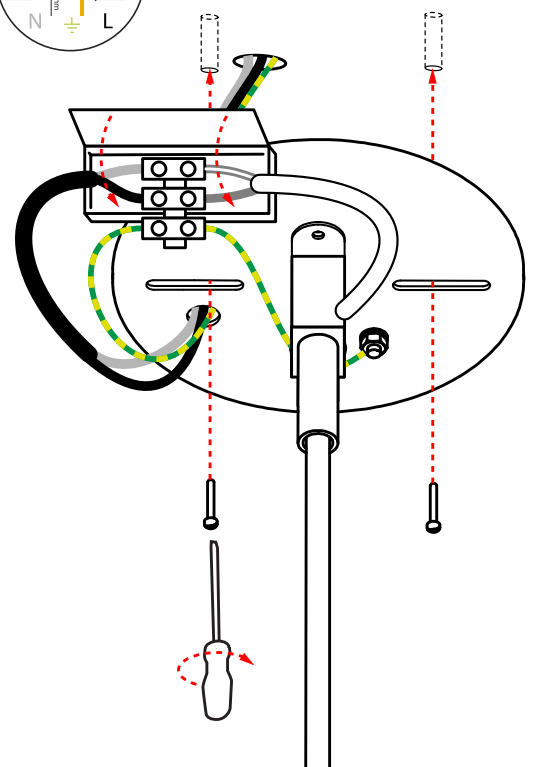

moooi

BELL LAMP

REFER TO SAFETY INSTRUCTIONS FOR GENERAL INFORMATION

1

2

INPUT: 240V AC

INPUT: 110V AC

visit www.moooi.com for more information about the collection

m o o o i

BELL LAMP

REFER TO SAFETY INSTRUCTIONS FOR GENERAL INFORMATION

3

visit www.mooui.com for more information about the collection