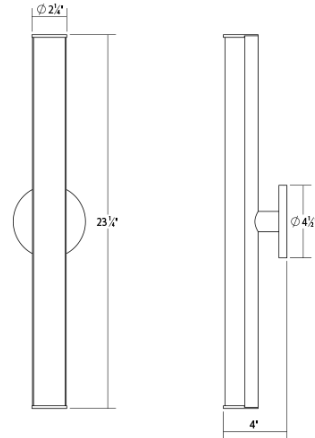

SONNEMAN
A WAY OF LIGHT

bauhaus columns™ 24" LED Bath Bar

2502.01

DIMENSIONS

Height	24"
Width	2.25"
Extension	4"
Minimum Extension	4"
Maximum Extension	4"
Canopy/Backplate/Base	4.5"

ELECTRICAL SPECS

Bulb Type	Integral LED
Bulb Quantity	1
Bulb Included?	Yes
Wattage	15
Initial Lumens	1650
CCT	3000K
CRI	90
Power Supply Type	Driver
Power Supply Quantity	1
Power Supply Location	Outlet Box
Dimming Type	TRIAC/ELV

SHIPPING

Carton 1 L x W x H	27" x 20" x 9"
Carton 1 GW	8 lbs.

SHADE 1

Quantity	1
Color	White
Material	White Etched Glass
Height	24"

AVAILABLE FINISHES

Polished Chrome (.01)
Satin Chrome (.23)

GENERAL LISTINGS