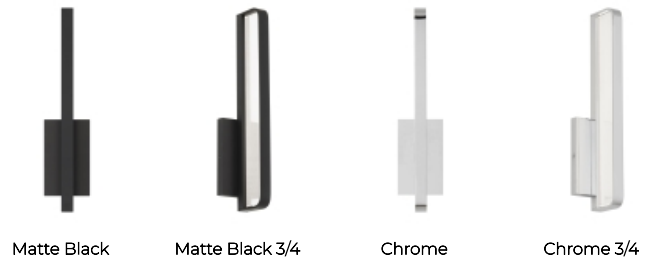

PRODUCT FEATURES

- Designed with modern appeal, Banda provides a clean aesthetic with straight-lines and crisp edges enveloping integrated LEDs.
- Mounts horizontal or vertical. ADA Compliant.
- Complete the look with Banda Bath Bar 24 and Banda 36.
- The LED Driver is housed within the junction box for this product
- This item is made of natural brass. It is a living finish that will patina and warm with age which adds richness. If it gets an uneven patina or spots, a brass cleaner can restore the finish.
- Protected by a 5-year warranty. please visit the "About Us" Page on techlighting.com for more for warranty details

Natural Brass 3/4

LAMPING

Includes 11.7 watt, 348 delivered lumens, 3000K 90 CRI LED module. 120V dimmable with most LED compatible ELV and TRIAC Dimmers. 277V compatible with 0-10V dimmers. ADA compliant. Mounts vertical or horizontal. 120V or 277V.

Matte Black

Matte Black 3/4

Chrome

Chrome 3/4

To view all available finish options, please visit techlighting.com

ORDERING INFORMATION

700BCBND	LENGTH (A)	FINISH	LAMP
	1313"	C CHROME	-LED930 INTEGRATED LED 90 CRI 3000K 120V
		Z DARK BRONZE	-LED930-277 INTEGRATED LED 90 CRI 3000K 277V
		B MATTE BLACK	
		W MATTE WHITE	
		NB NATURAL BRASS	