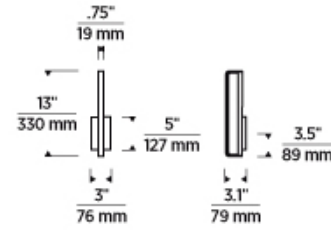

Natural Brass 3/4

LAMPING

Includes 11.7 watt, 348 delivered lumens, 3000K 90 CRI LED module. 120V dimmable with most LED compatible ELV and TRIAC Dimmers. 277V compatible with 0-10V dimmers. ADA compliant. Mounts vertical or horizontal. 120V or 277V.

700BCBND _____

JOB NAME _____

NOTES _____

SPECIFICATIONS

PRIMARY MATERIAL	Aluminum or Brass
SHADE MATERIAL	Acrylic
NET WEIGHT	2 lbs
HEIGHT	13in
WIDTH	3.1in
LENGTH	3in
WET LISTED	
DAMP LISTED	
DRY LISTED	
GENERAL LISTING	ETL Listed
INCLUDES	