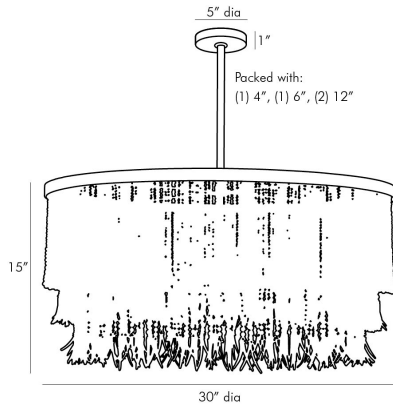

ARTERIORES

BAJA CHANDELIER

45083

H: 17 IN, Dia: 30.00 IN

Dark Gray Wash

Contract Suitable As Is

A natural take on classic design the Baja Chandelier finds balance and defines beauty with organic materials. The layered concentric construction is crafted from wood and coconut beads that are strung along an antique brass frame showcasing a melange of smoky hues. Coconut shell talons hang from the wood bead strands. Though light and airy this 3-light chandelier establishes a strong natural presence in any setting. finish will vary.

APPEARANCE

Material	Iron, Wood
Finish	Antique Brass, Dark Gray Wash, Natural
Finish Will Vary	true
Top Coat/Sealant	false

DIMENSIONS

Chandelier	H: 15 IN, Dia: 30.00 IN
Minimum Hanging Height	17 IN
Maximum Hanging Height	51 IN
Canopy	H: 1 IN, Dia: 5.00 IN

WIRING

Rating	Indoor Only
Cord	10 FT IN, Clear/Silver, SVT
Socket	3, Type A- E26 Other
Maximum Watt	60
Voltage	110-120 V

CERTIFICATIONS

Certifications	Mexico Australia, European Union, United Arab Emirates, United States, Canada
----------------	---

COMPLIANCY

UL/ETL	Yes
CB	Yes
RoHS	true

SHIPPING

Product Weight	18 LBS
Gross Weight 1	20.35 LBS
Gross Weight 2	3 LBS
Shipping Box 1	H: 4 IN, L: 33 IN, W: 33 IN
Shipping Box 2	H: 3 IN, L: 3 IN, W: 10 IN

ADDITIONAL INFO