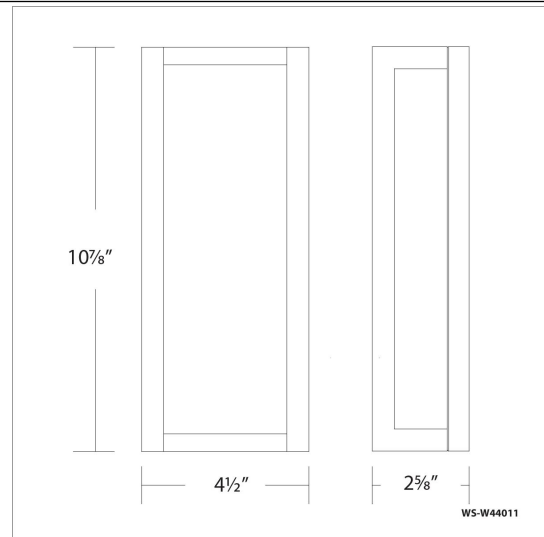

Fixture Type: _____

Catalog Number: _____

Project: _____

Location: _____

Axel

Wall Light 3000K

Model & Size	Color Temp & CRI	Finish	Watt	LED Lumens	Delivered Lumens	Title 24
WS-W44011 11"	3000K 90	BK Black	20W	1410	629	YES

Example: **WS-W44011-BK**

DESCRIPTION

Clean and tight. A fixture that can be installed in any direction.

FEATURES

- Special frame design to secure glass diffuser
- Weather resistant coating
- ACLED driverless technology
- 5 Year warranty

SPECIFICATIONS

Color Temp:	3000K
Input:	120 VAC, 50/60Hz
CRI:	90
Dimming:	ELV: 100-10%
Rated Life:	50000 Hours
Mounting:	Can be mounted on wall in all orientations
Standards:	ETL, cETL, IP65, Title 24: 2019 Wet Location Listed
Construction:	Aluminum hardware with silk screen tempered glass diffuser

FINISHES

Black

LINE DRAWING