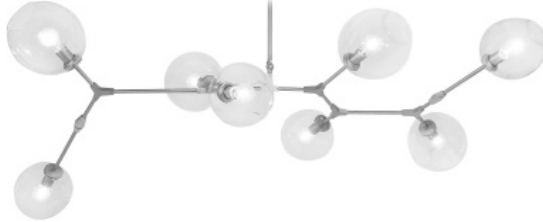

AVE

L I G H T I N G

Item#: HF8088-CH

Matte Chrome
21.75"H x 82.25"L x 32"W
68.5" OAH
8-60 Watt A-19 Base 120 Volt
Adjustable Knuckles

Canopy size 1 X 5" H X 5.5" L

INCLUDED:

1-6" Down Rod
1-10" Down Rod
1-14" Down Rod
1-18" Down Rod
1-Hook Included for
Semi-Flush Mount

Min. Length: 68"L
Min. Hanging Height: 28"H

Glass Size:

(4) 8"x8"
(4) 9"x9"

COMPANY NAME:
DATE:
PROJECT NAME:
LOCATION:
APPROVED BY:
PRODUCT ITEM CODE: HF8088-CH

AVE

L I G H T I N G