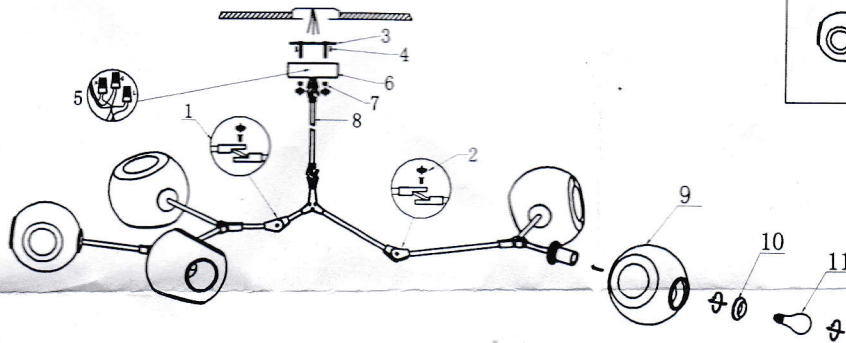

### Specification of installation

In order to ensure safety use, please notice the following items:

.Read and understand the whole Specification

.Suitable for the use of 110~130V and 60HZ

.Please wear gloves as installment and avoid rot on the surface of plating

3 pcs

2 pcs

- 1 M4 Screw
- 2 M4 Screw
- 3 Mounting
- 4 M4 Screw
- 5 Spring Terminal
- 6 Canopy
- 7 M5 Nut
- 8 Boom and light body
- 9 Glass ball
- 10 Aluminum parts
- 11 E27 bulb

Product Coding : HF-8085-BB