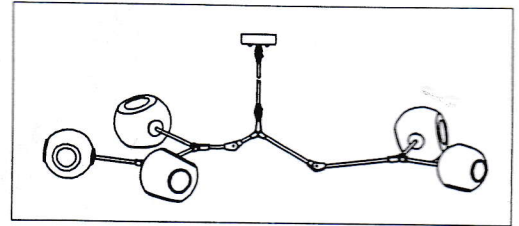

### Specification of installation

In order to ensure safety use, please notice the following items:

.Read and understand the whole Specification

.Suitable for the use of 110~130V and 60HZ

.Please wear gloves as installment and avoid rot on the surface of plating

3 pcs

2 pcs

- 1 M4 Screw
- 2 M4 Screw
- 3 Mounting
- 4 M4 Screw
- 5 Spring Terminal
- 6 Canopy
- 7 M5 Nut
- 8 Boom and light body
- 9 Glass ball
- 10 Aluminum parts
- 11 E27 bulb

Product Coding : HF-8085-BB