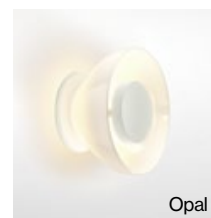

Aura

Aura Plus

Aura
LED SMD 8.7W 500mA
2700K
Delivered lumens 448lm (included)
120 V / 60 Hz
Wall mounted

Aura Plus
LED SMD 8.7W 500mA
2700K
Delivered lumens 470lm (included)
120 V / 60 Hz
Wall / Ceiling mounted

Polycarbonate structure and dissipater in lacquered aluminum. Lampshade in blown glass.

Aura / Aura Plus

- Translucent
- Opal
- Smoked
- Copper

Suitable for damp locations

Non dimmable

White dissipater for white opal shade. Black dissipater for the other finishes.

⚠ WARNING. California Proposition 65 Warning for California Consumers. This product can expose you to chemicals including wood dust and lead which are known to the State of California to cause cancer or birth defects or other reproductive harm. For more information go to www.P65Warnings.ca.gov

marsetusa@marset.com
www.marset.com

- [Download](#) Assembly Instructions
- [Download](#) 2D / 3D
- [Download](#) Photometric data

Opal

A humble glass carafe imprinted on the eye of its designer was the start of the design process of the Aura Plus wall lamp.