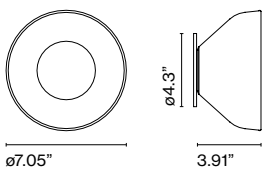

Aura

Joan Gaspar

marset

Aura

Aura Plus

Aura
LED SMD 8.7W 500mA
2700K
Delivered lumens 448lm (included)
120 V / 60 Hz
Wall mounted

Aura Plus
LED SMD 8.7W 500mA
2700K
Delivered lumens 470lm (included)
120 V / 60 Hz
Wall / Ceiling mounted