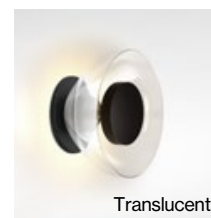

Opal

Translucent