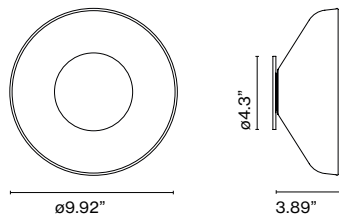

Aura

Joan Gaspar

marset

Aura

Aura Plus

Aura
LED SMD 8.7W 500mA
2700K
Delivered lumens 448lm (included)
120 V / 60 Hz
Wall mounted

Aura Plus
LED SMD 8.7W 500mA
2700K
Delivered lumens 470lm (included)
120 V / 60 Hz
Wall / Ceiling mounted