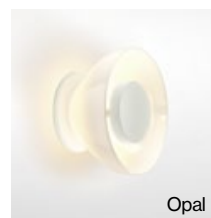

Aura

Aura Plus

Aura
LED SMD 8.7W 500mA
2700K
Delivered lumens 448lm (included)
120 V / 60 Hz
Wall mounted

Aura Plus
LED SMD 8.7W 500mA
2700K
Delivered lumens 470lm (included)
120 V / 60 Hz
Wall / Ceiling mounted

Polycarbonate structure and dissipater in lacquered aluminum. Lampshade in blown glass.

Aura / Aura Plus

- Translucent
- Opal
- Smoked
- Copper

Suitable for damp locations

Non dimmable

White dissipater for white opal shade. Black dissipater for the other finishes.

⚠ WARNING. California Proposition 65 Warning for California Consumers. This product can expose you to chemicals including wood dust and lead which are known to the State of California to cause cancer or birth defects or other reproductive harm. For more information go to www.P65Warnings.ca.gov

marsetusa@marset.com
www.marset.com

- [Download](#) Assembly Instructions
- [Download](#) 2D / 3D
- [Download](#) Photometric data

Opal

A humble glass carafe imprinted on the eye of its designer was the start of the design process of the Aura Plus wall lamp.