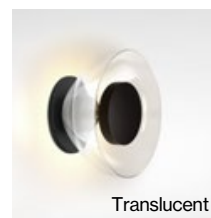

Opal

Translucent