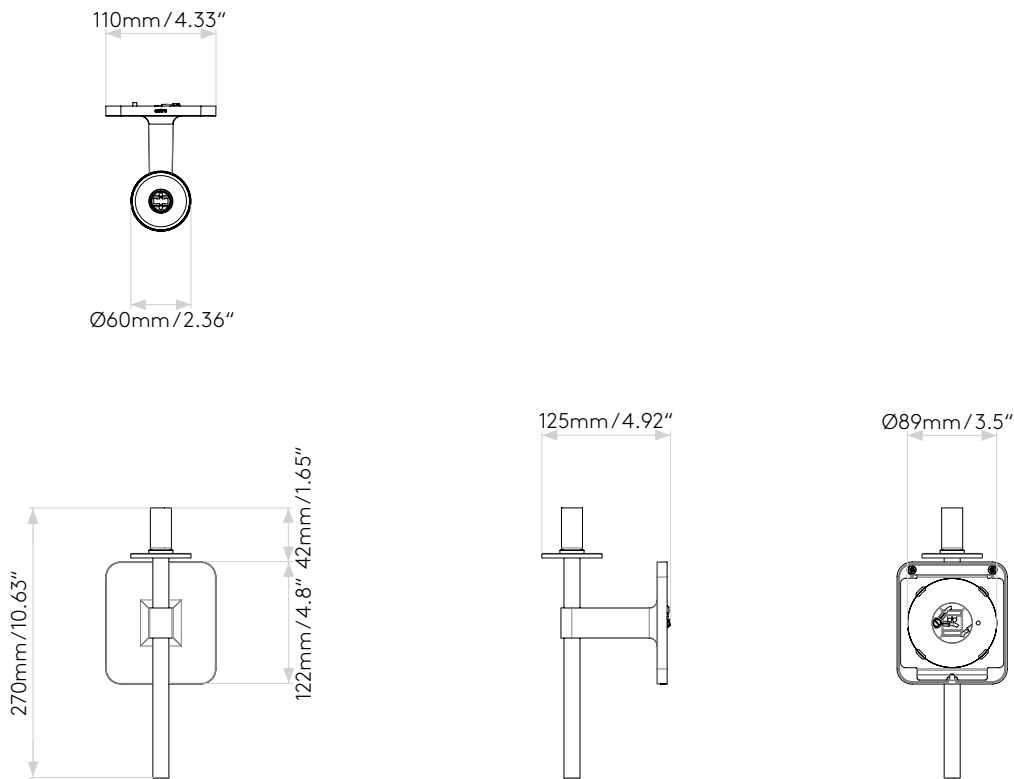

TACOMA SINGLE

astro

GENERAL

LOCATION:	Bathroom/Interior
CLASS:	cULus (Class 1)
LOCATION RATING:	Damp
DRIVER REQUIRED:	Mains 120V
INSTALLATION ORIENTATION:	Wall Mount - Vertical
FITTING METHOD:	4" Octagon Box
MAIN MATERIAL:	Metal - Zinc
DIMENSIONS (mm):	H: 270 W: 110 D: 125
DIMENSIONS (inch):	H: 10.63 W: 4.33 D: 4.92
CUT OUT HOLE (mm/inch):	-
RECESS DEPTH (mm/inch):	-
FIRE RATING:	-
CABLE LENGTH (mm/inch):	-
GROSS WEIGHT (lb):	2.32
ADA COMPLIANT:	Yes - if installed in compliance with ADA 307.2
IC RATING:	-

LAMP

LIGHT SOURCE:	G9
WATTAGE:	3.5W MAX
RECOMMENDED LAMP:	3W MAX LED G9
LAMP INCLUDED:	No
MAXIMUM LAMP LENGTH (mm/inch):	60
LUMINOUS FLUX (lm):	Lamp Dependent
COLOUR TEMP (K):	Lamp Dependent
CRI (Ra):	Lamp Dependent
MACADAM ELLIPSE:	Lamp Dependent
TILT ADJUSTABLE ANGLE (°):	-
ROTATION ADJUSTABLE ANGLE (°):	-
LIFETIME (hrs):	Lamp Dependent
BEAM ANGLE (°):	-

PRODUCT ELEVATIONS

astro

Please note that some dimensions may vary slightly due to manufacturing tolerances, this includes cable entry and fixing holes.

Without Shade

With Shade