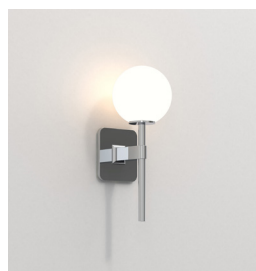

TACOMA SINGLE

astro

GENERAL

LOCATION:	Bathroom/Interior
CLASS:	cULus (Class 1)
LOCATION RATING:	Damp
DRIVER REQUIRED:	Mains 120V
INSTALLATION ORIENTATION:	Wall Mount - Vertical
FITTING METHOD:	4" Octagon Box
MAIN MATERIAL:	Metal - Zinc
DIMENSIONS (mm):	H: 270 W: 110 D: 125
DIMENSIONS (inch):	H: 10.63 W: 4.33 D: 4.92
CUT OUT HOLE (mm/inch):	-
RECESS DEPTH (mm/inch):	-
FIRE RATING:	-
CABLE LENGTH (mm/inch):	-
GROSS WEIGHT (lb):	2.32
ADA COMPLIANT:	Yes - if installed in compliance with ADA 307.2
IC RATING:	-

LAMP

LIGHT SOURCE:	G9
WATTAGE:	3.5W MAX
RECOMMENDED LAMP:	3W MAX LED G9
LAMP INCLUDED:	No
MAXIMUM LAMP LENGTH (mm/inch):	60
LUMINOUS FLUX (lm):	Lamp Dependent
COLOUR TEMP (K):	Lamp Dependent
CRI (Ra):	Lamp Dependent
MACADAM ELLIPSE:	Lamp Dependent
TILT ADJUSTABLE ANGLE (°):	-
ROTATION ADJUSTABLE ANGLE (°):	-
LIFETIME (hrs):	Lamp Dependent
BEAM ANGLE (°):	-

SHADE INCLUDED:	Shade Sold Separately
SHADE/DIFFUSER MATERIAL:	-
SHADE/DIFFUSER FINISH:	-
F MARK:	Not suitable for mounting on flammable materials

CODE: 1429010
FINISH: POLISHED CHROME

CODE: 1429013
FINISH: MATT BLACK