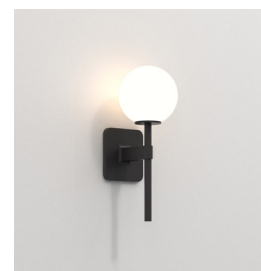

TACOMA SINGLE

astro

GENERAL

LOCATION:	Bathroom/Interior
CLASS:	cULus (Class 1)
LOCATION RATING:	Damp
DRIVER REQUIRED:	Mains 120V
INSTALLATION ORIENTATION:	Wall Mount - Vertical
FITTING METHOD:	4" Octagon Box
MAIN MATERIAL:	Metal - Zinc
DIMENSIONS (mm):	H: 270 W: 110 D: 125
DIMENSIONS (inch):	H: 10.63 W: 4.33 D: 4.92
CUT OUT HOLE (mm/inch):	-
RECESS DEPTH (mm/inch):	-
FIRE RATING:	-
CABLE LENGTH (mm/inch):	-
GROSS WEIGHT (lb):	2.32
ADA COMPLIANT:	Yes - if installed in compliance with ADA 307.2
IC RATING:	-

LAMP

LIGHT SOURCE:	G9
WATTAGE:	3.5W MAX
RECOMMENDED LAMP:	3W MAX LED G9
LAMP INCLUDED:	No
MAXIMUM LAMP LENGTH (mm/inch):	60
LUMINOUS FLUX (lm):	Lamp Dependent
COLOUR TEMP (K):	Lamp Dependent
CRI (Ra):	Lamp Dependent
MACADAM ELLIPSE:	Lamp Dependent
TILT ADJUSTABLE ANGLE (°):	-
ROTATION ADJUSTABLE ANGLE (°):	-
LIFETIME (hrs):	Lamp Dependent
BEAM ANGLE (°):	-

SHADE INCLUDED:	Shade Sold Separately
SHADE/DIFFUSER MATERIAL:	-
SHADE/DIFFUSER FINISH:	-
F MARK:	Not suitable for mounting on flammable materials

CODE: 1429010
FINISH: POLISHED CHROME

CODE: 1429013
FINISH: MATT BLACK