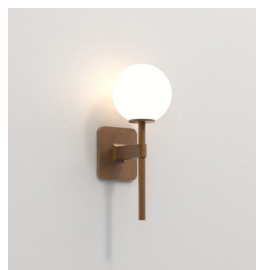

TACOMA SINGLE

astro

GENERAL

LOCATION:	Bathroom/Interior
CLASS:	cULus (Class 1)
LOCATION RATING:	Damp
DRIVER REQUIRED:	Mains 120V
INSTALLATION ORIENTATION:	Wall Mount - Vertical
FITTING METHOD:	4" Octagon Box
MAIN MATERIAL:	Metal - Zinc
DIMENSIONS (mm):	H: 270 W: 110 D: 125
DIMENSIONS (inch):	H: 10.63 W: 4.33 D: 4.92
CUT OUT HOLE (mm/inch):	-
RECESS DEPTH (mm/inch):	-
FIRE RATING:	-
CABLE LENGTH (mm/inch):	-
GROSS WEIGHT (lb):	2.32
ADA COMPLIANT:	Yes - if installed in compliance with ADA 307.2
IC RATING:	-

LAMP

LIGHT SOURCE:	G9
WATTAGE:	3.5W MAX
RECOMMENDED LAMP:	3W MAX LED G9
LAMP INCLUDED:	No
MAXIMUM LAMP LENGTH (mm/inch):	60
LUMINOUS FLUX (lm):	Lamp Dependent
COLOUR TEMP (K):	Lamp Dependent
CRI (Ra):	Lamp Dependent
MACADAM ELLIPSE:	Lamp Dependent
TILT ADJUSTABLE ANGLE (°):	-
ROTATION ADJUSTABLE ANGLE (°):	-
LIFETIME (hrs):	Lamp Dependent
BEAM ANGLE (°):	-

SHADE INCLUDED:	Shade Sold Separately
SHADE/DIFFUSER MATERIAL:	-
SHADE/DIFFUSER FINISH:	-
F MARK:	Not suitable for mounting on flammable materials

CODE: 1429010
FINISH: POLISHED CHROME

CODE: 1429013
FINISH: MATT BLACK