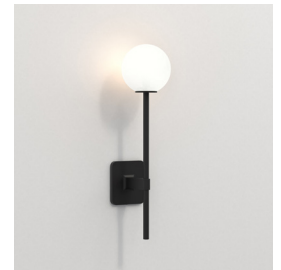

## GENERAL

LOCATION:	Bathroom/Interior
CLASS:	cULus (Class 1)
LOCATION RATING:	Damp
DRIVER REQUIRED:	Mains 120V
INSTALLATION ORIENTATION:	Wall Mount - Vertical
FITTING METHOD:	4" Octagon Box
MAIN MATERIAL:	Metal - Zinc
DIMENSIONS (mm):	H: 450 W: 110 D: 125
DIMENSIONS (inch):	H: 17.72 W: 4.33 D: 4.92
CUT OUT HOLE (mm/inch):	-
RECESS DEPTH (mm/inch):	-
FIRE RATING:	-
CABLE LENGTH (mm/inch):	-
GROSS WEIGHT (lb):	2.46
ADA COMPLIANT:	Yes - if installed in compliance with ADA 307.2
IC RATING:	To Be Advised

## LAMP

LIGHT SOURCE:	G9
WATTAGE:	3.5W MAX
RECOMMENDED LAMP:	3W MAX LED G9
LAMP INCLUDED:	No
MAXIMUM LAMP LENGTH (mm/inch):	60
LUMINOUS FLUX (lm):	Lamp Dependent
COLOUR TEMP (K):	Lamp Dependent
CRI (Ra):	Lamp Dependent
MACADAM ELLIPSE:	Lamp Dependent
TILT ADJUSTABLE ANGLE (°):	-
ROTATION ADJUSTABLE ANGLE (°):	-
LIFETIME (hrs):	Lamp Dependent
BEAM ANGLE (°):	-

## ADDITIONAL INFORMATION:

SHADE INCLUDED:	Shade Sold Separately
SHADE/DIFFUSER MATERIAL:	-
SHADE/DIFFUSER FINISH	-
F MARK:	Not suitable for mounting on flammable materials

CODE: 1429012  
FINISH: POLISHED CHROME