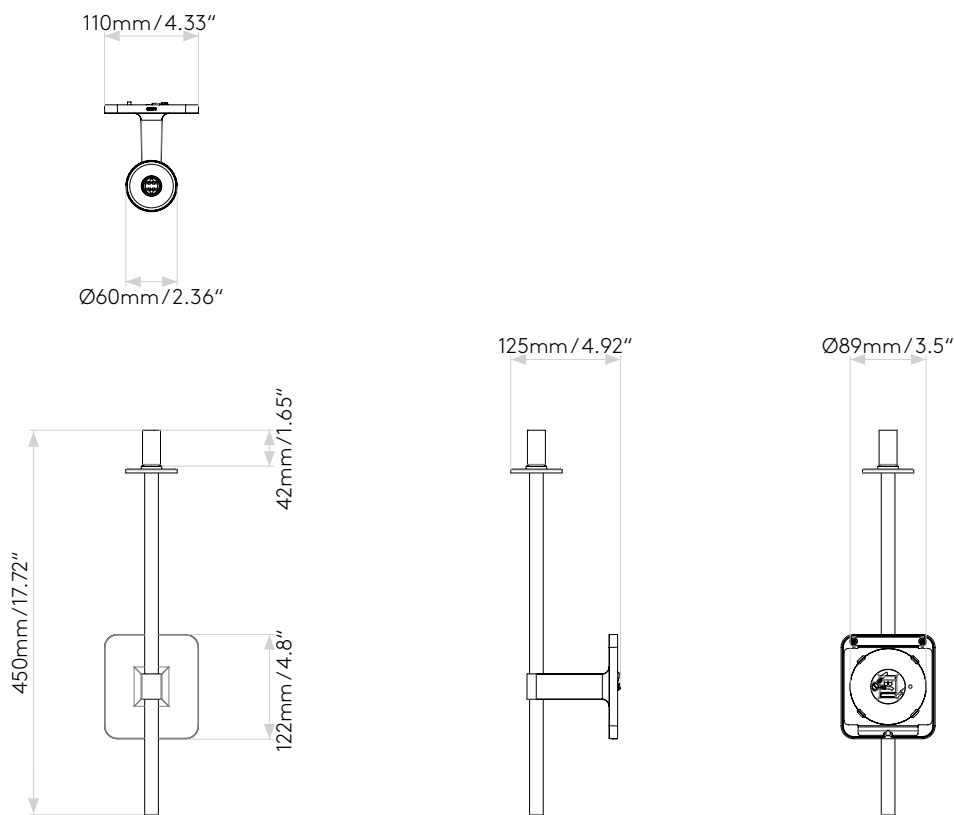

PRODUCT ELEVATIONS

astro

Please note that some dimensions may vary slightly due to manufacturing tolerances, this includes cable entry and fixing holes.

Without Shade