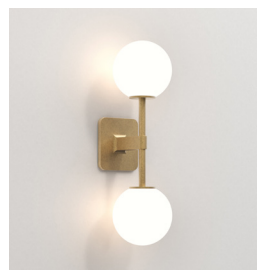

TACOMA TWIN

astro

GENERAL

LOCATION:	Bathroom/Interior
CLASS:	cULus (Class 1)
LOCATION RATING:	Damp
DRIVER REQUIRED:	Mains 120V
INSTALLATION ORIENTATION:	Wall Mount - Vertical
FITTING METHOD:	4" Octagon Box
MAIN MATERIAL:	Metal - Mild Steel
DIMENSIONS (mm):	H: 300 W: 110 D: 125
DIMENSIONS (inch):	H: 11.81 W: 4.33 D: 4.92
CUT OUT HOLE (mm/inch):	-
RECESS DEPTH (mm/inch):	-
FIRE RATING:	-
CABLE LENGTH (mm/inch):	-
GROSS WEIGHT (lb):	2.36
ADA COMPLIANT:	Yes - if installed in compliance with ADA 307.2
IC RATING:	To Be Advised

LAMP

LIGHT SOURCE:	G9
WATTAGE:	2 X 3.5W MAX
RECOMMENDED LAMP:	2 X 3W MAX LED G9
LAMP INCLUDED:	No
MAXIMUM LAMP LENGTH (mm/inch):	60
LUMINOUS FLUX (lm):	Lamp Dependent
COLOUR TEMP (K):	Lamp Dependent
CRI (Ra):	Lamp Dependent
MACADAM ELLIPSE:	Lamp Dependent
TILT ADJUSTABLE ANGLE (°):	-
ROTATION ADJUSTABLE ANGLE (°):	-
LIFETIME (hrs):	Lamp Dependent
BEAM ANGLE (°):	-

SHADE INCLUDED:	Shade Sold Separately
SHADE/DIFFUSER MATERIAL:	-
SHADE/DIFFUSER FINISH:	-
F MARK:	Suitable for mounting on flammable materials

CODE: 1429011
FINISH: POLISHED CHROME

CODE: 1429014
FINISH: MATT BLACK