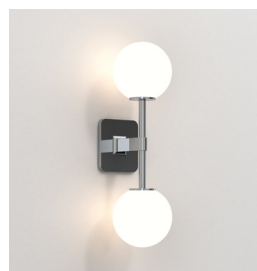

TACOMA TWIN

astro

GENERAL

LOCATION:	Bathroom/Interior
CLASS:	cULus (Class 1)
LOCATION RATING:	Damp
DRIVER REQUIRED:	Mains 120V
INSTALLATION ORIENTATION:	Wall Mount - Vertical
FITTING METHOD:	4" Octagon Box
MAIN MATERIAL:	Metal - Mild Steel
DIMENSIONS (mm):	H: 300 W: 110 D: 125
DIMENSIONS (inch):	H: 11.81 W: 4.33 D: 4.92
CUT OUT HOLE (mm/inch):	-
RECESS DEPTH (mm/inch):	-
FIRE RATING:	-
CABLE LENGTH (mm/inch):	-
GROSS WEIGHT (lb):	2.36
ADA COMPLIANT:	Yes - if installed in compliance with ADA 307.2
IC RATING:	To Be Advised

LAMP

LIGHT SOURCE:	G9
WATTAGE:	2 X 3.5W MAX
RECOMMENDED LAMP:	2 X 3W MAX LED G9
LAMP INCLUDED:	No
MAXIMUM LAMP LENGTH (mm/inch):	60
LUMINOUS FLUX (lm):	Lamp Dependent
COLOUR TEMP (K):	Lamp Dependent
CRI (Ra):	Lamp Dependent
MACADAM ELLIPSE:	Lamp Dependent
TILT ADJUSTABLE ANGLE (°):	-
ROTATION ADJUSTABLE ANGLE (°):	-
LIFETIME (hrs):	Lamp Dependent
BEAM ANGLE (°):	-

SHADE INCLUDED:	Shade Sold Separately
SHADE/DIFFUSER MATERIAL:	-
SHADE/DIFFUSER FINISH:	-
F MARK:	Suitable for mounting on flammable materials

CODE: 1429011
FINISH: POLISHED CHROME

CODE: 1429014
FINISH: MATT BLACK