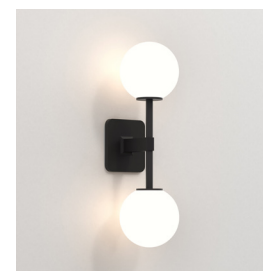

TACOMA TWIN

astro

GENERAL

LOCATION:	Bathroom/Interior
CLASS:	cULus (Class 1)
LOCATION RATING:	Damp
DRIVER REQUIRED:	Mains 120V
INSTALLATION ORIENTATION:	Wall Mount - Vertical
FITTING METHOD:	4" Octagon Box
MAIN MATERIAL:	Metal - Mild Steel
DIMENSIONS (mm):	H: 300 W: 110 D: 125
DIMENSIONS (inch):	H: 11.81 W: 4.33 D: 4.92
CUT OUT HOLE (mm/inch):	-
RECESS DEPTH (mm/inch):	-
FIRE RATING:	-
CABLE LENGTH (mm/inch):	-
GROSS WEIGHT (lb):	2.36
ADA COMPLIANT:	Yes - if installed in compliance with ADA 307.2
IC RATING:	To Be Advised

LAMP

LIGHT SOURCE:	G9
WATTAGE:	2 X 3.5W MAX
RECOMMENDED LAMP:	2 X 3W MAX LED G9
LAMP INCLUDED:	No
MAXIMUM LAMP LENGTH (mm/inch):	60
LUMINOUS FLUX (lm):	Lamp Dependent
COLOUR TEMP (K):	Lamp Dependent
CRI (Ra):	Lamp Dependent
MACADAM ELLIPSE:	Lamp Dependent
TILT ADJUSTABLE ANGLE (°):	-
ROTATION ADJUSTABLE ANGLE (°):	-
LIFETIME (hrs):	Lamp Dependent
BEAM ANGLE (°):	-

SHADE INCLUDED:	Shade Sold Separately
SHADE/DIFFUSER MATERIAL:	-
SHADE/DIFFUSER FINISH:	-
F MARK:	Suitable for mounting on flammable materials

CODE: 1429011
FINISH: POLISHED CHROME

CODE: 1429014
FINISH: MATT BLACK