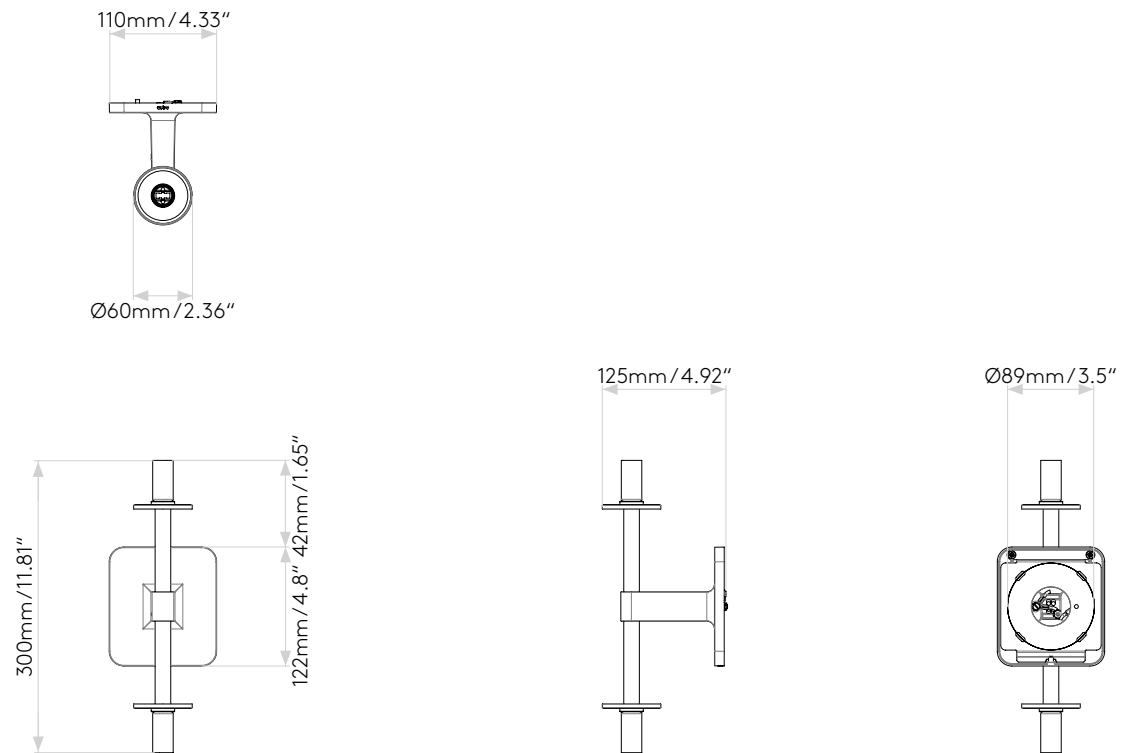

TACOMA TWIN

astro

GENERAL

LOCATION:	Bathroom/Interior
CLASS:	cULus (Class 1)
LOCATION RATING:	Damp
DRIVER REQUIRED:	Mains 120V
INSTALLATION ORIENTATION:	Wall Mount - Vertical
FITTING METHOD:	4" Octagon Box
MAIN MATERIAL:	Metal - Mild Steel
DIMENSIONS (mm):	H: 300 W: 110 D: 125
DIMENSIONS (inch):	H: 11.81 W: 4.33 D: 4.92
CUT OUT HOLE (mm/inch):	-
RECESS DEPTH (mm/inch):	-
FIRE RATING:	-
CABLE LENGTH (mm/inch):	-
GROSS WEIGHT (lb):	2.36
ADA COMPLIANT:	Yes - if installed in compliance with ADA 307.2
IC RATING:	To Be Advised

LAMP

LIGHT SOURCE:	G9
WATTAGE:	2 X 3.5W MAX
RECOMMENDED LAMP:	2 X 3W MAX LED G9
LAMP INCLUDED:	No
MAXIMUM LAMP LENGTH (mm/inch):	60
LUMINOUS FLUX (lm):	Lamp Dependent
COLOUR TEMP (K):	Lamp Dependent
CRI (Ra):	Lamp Dependent
MACADAM ELLIPSE:	Lamp Dependent
TILT ADJUSTABLE ANGLE (°):	-
ROTATION ADJUSTABLE ANGLE (°):	-
LIFETIME (hrs):	Lamp Dependent
BEAM ANGLE (°):	-

PRODUCT ELEVATIONS

astro

Please note that some dimensions may vary slightly due to manufacturing tolerances, this includes cable entry and fixing holes.

Without Shade

With Tacoma Glass Shade