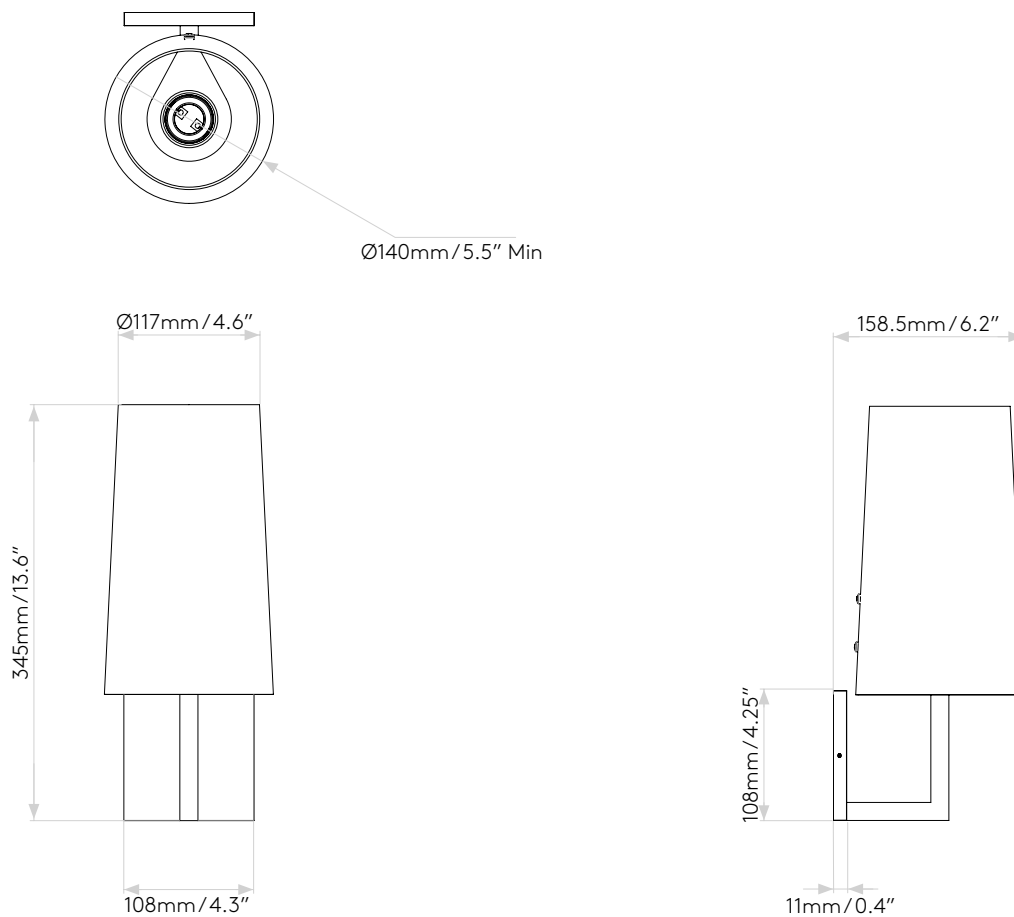

RIVA 350

astro

GENERAL

LOCATION:	Interior
CLASS:	cETLus (Class I)
LOCATION RATING:	Dry
DRIVER REQUIRED:	Mains 120V
INSTALLATION ORIENTATION:	Wall Mount - Vertical
FITTING METHOD:	4" Octagon Box
MAIN MATERIAL:	Metal - Mild Steel
DIMENSIONS (mm):	H:167 W:108 D:110
DIMENSIONS (inch):	H: 6.57 W: 4.25 D: 4.33
CUT OUT HOLE (mm/inch):	-
RECESS DEPTH (mm/inch):	-
FIRE RATING:	-
CABLE LENGTH (mm/inch):	-
GROSS WEIGHT (lb):	2.49
ADA COMPLIANT:	-
IC RATING:	-

LAMP

LIGHT SOURCE:	E26 / Medium
WATTAGE:	60W
RECOMMENDED LAMP:	12W Max LED E26/Medium
LAMP INCLUDED:	No
MAXIMUM LAMP LENGTH (mm/inch):	200
LUMINOUS FLUX (lm):	Lamp Dependent
COLOUR TEMP (K):	Lamp Dependent
CRI (Ra):	Lamp Dependent
MACADAM ELLIPSE:	Lamp Dependent
TILT ADJUSTABLE ANGLE (°):	-
ROTATION ADJUSTABLE ANGLE (°):	-
LIFETIME (hrs):	Lamp Dependent
BEAM ANGLE (°):	-

PRODUCT ELEVATIONS

astro

Please note that some dimensions may vary slightly due to manufacturing tolerances, this includes cable entry and fixing holes.

With Shade

Without Shade