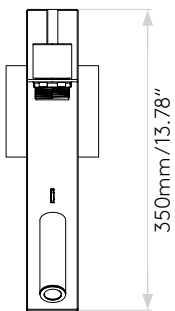

RAVELLO LED READER

astro

GENERAL

LOCATION:	Interior
CLASS:	cULus (Class 1)
LOCATION RATING:	Dry
DRIVER REQUIRED:	Mains 120V
INSTALLATION ORIENTATION:	Wall Mount - Vertical
FITTING METHOD:	½" Stub Mount & 4" Octagon Box
MAIN MATERIAL:	Metal - Mild Steel
DIMENSIONS (mm):	H: 350 W: 60 D: 178
DIMENSIONS (inch):	H: 13.78 W: 2.36 D: 7.01
CUT OUT HOLE (mm/inch):	-
RECESS DEPTH (mm/inch):	-
FIRE RATING:	-
CABLE LENGTH (mm/inch):	-
GROSS WEIGHT (lb):	4.22
ADA COMPLIANT:	Yes - if installed in compliance with ADA 307.2, 308, 309.3, 309.4
IC RATING:	-

LAMP

LIGHT SOURCE:	E26/Medium
WATTAGE:	40W Max
RECOMMENDED LAMP:	12W Max LED E26/Medium
LAMP INCLUDED:	No
MAXIMUM LAMP LENGTH (mm/inch):	115/4.5
LUMINOUS FLUX (lm):	Lamp Dependent
COLOUR TEMP (K):	Lamp Dependent
CRI (Ra):	Lamp Dependent
MACADAM ELLIPSE:	Lamp Dependent
TILT ADJUSTABLE ANGLE (°):	-
ROTATION ADJUSTABLE ANGLE (°):	-
LIFETIME (hrs):	Lamp Dependent
BEAM ANGLE (°):	Lamp Dependent

PRODUCT ELEVATIONS

astro

Please note that some dimensions may vary slightly due to manufacturing tolerances, this includes cable entry and fixing holes.

Without Shade

With Drum 200 Shade