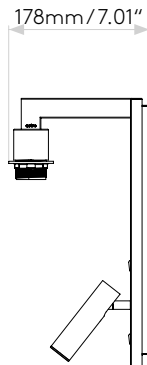

RAVELLO LED READER

astro

GENERAL

LOCATION:	Interior
CLASS:	cULus (Class 1)
LOCATION RATING:	Dry
DRIVER REQUIRED:	Mains 120V
INSTALLATION ORIENTATION:	Wall Mount - Vertical
FITTING METHOD:	½" Stub Mount & 4" Octagon Box
MAIN MATERIAL:	Metal - Mild Steel
DIMENSIONS (mm):	H: 350 W: 60 D: 178
DIMENSIONS (inch):	H: 13.78 W: 2.36 D: 7.01
CUT OUT HOLE (mm/inch):	-
RECESS DEPTH (mm/inch):	-
FIRE RATING:	-
CABLE LENGTH (mm/inch):	-
GROSS WEIGHT (lb):	4.22
ADA COMPLIANT:	Yes - if installed in compliance with ADA 307.2, 308, 309.3, 309.4
IC RATING:	-

LAMP

LIGHT SOURCE:	E26/Medium
WATTAGE:	40W Max
RECOMMENDED LAMP:	12W Max LED E26/Medium
LAMP INCLUDED:	No
MAXIMUM LAMP LENGTH (mm/inch):	115/4.5
LUMINOUS FLUX (lm):	Lamp Dependent
COLOUR TEMP (K):	Lamp Dependent
CRI (Ra):	Lamp Dependent
MACADAM ELLIPSE:	Lamp Dependent
TILT ADJUSTABLE ANGLE (°):	-
ROTATION ADJUSTABLE ANGLE (°):	-
LIFETIME (hrs):	Lamp Dependent
BEAM ANGLE (°):	Lamp Dependent

PRODUCT ELEVATIONS

astro

Please note that some dimensions may vary slightly due to manufacturing tolerances, this includes cable entry and fixing holes.

Without Shade

With Drum 200 Shade