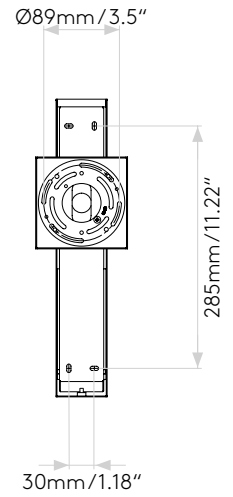

RAVELLO LED READER

astro

GENERAL

LOCATION:	Interior
CLASS:	cULus (Class 1)
LOCATION RATING:	Dry
DRIVER REQUIRED:	Mains 120V
INSTALLATION ORIENTATION:	Wall Mount - Vertical
FITTING METHOD:	½" Stub Mount & 4" Octagon Box
MAIN MATERIAL:	Metal - Mild Steel
DIMENSIONS (mm):	H: 350 W: 60 D: 178
DIMENSIONS (inch):	H: 13.78 W: 2.36 D: 7.01
CUT OUT HOLE (mm/inch):	-
RECESS DEPTH (mm/inch):	-
FIRE RATING:	-
CABLE LENGTH (mm/inch):	-
GROSS WEIGHT (lb):	4.22
ADA COMPLIANT:	Yes - if installed in compliance with ADA 307.2, 308, 309.3, 309.4
IC RATING:	-

LAMP

LIGHT SOURCE:	E26/Medium
WATTAGE:	40W Max
RECOMMENDED LAMP:	12W Max LED E26/Medium
LAMP INCLUDED:	No
MAXIMUM LAMP LENGTH (mm/inch):	115/4.5
LUMINOUS FLUX (lm):	Lamp Dependent
COLOUR TEMP (K):	Lamp Dependent
CRI (Ra):	Lamp Dependent
MACADAM ELLIPSE:	Lamp Dependent
TILT ADJUSTABLE ANGLE (°):	-
ROTATION ADJUSTABLE ANGLE (°):	-
LIFETIME (hrs):	Lamp Dependent
BEAM ANGLE (°):	Lamp Dependent

PRODUCT ELEVATIONS

astro

Please note that some dimensions may vary slightly due to manufacturing tolerances, this includes cable entry and fixing holes.

Without Shade

With Drum 200 Shade