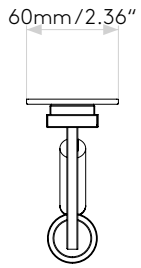

RAVELLO LED READER

astro

GENERAL

LOCATION:	Interior
CLASS:	cULus (Class 1)
LOCATION RATING:	Dry
DRIVER REQUIRED:	Mains 120V
INSTALLATION ORIENTATION:	Wall Mount - Vertical
FITTING METHOD:	½" Stub Mount & 4" Octagon Box
MAIN MATERIAL:	Metal - Mild Steel
DIMENSIONS (mm):	H: 350 W: 60 D: 178
DIMENSIONS (inch):	H: 13.78 W: 2.36 D: 7.01
CUT OUT HOLE (mm/inch):	-
RECESS DEPTH (mm/inch):	-
FIRE RATING:	-
CABLE LENGTH (mm/inch):	-
GROSS WEIGHT (lb):	4.22
ADA COMPLIANT:	Yes - if installed in compliance with ADA 307.2, 308, 309.3, 309.4
IC RATING:	-

LAMP

LIGHT SOURCE:	E26/Medium
WATTAGE:	40W Max
RECOMMENDED LAMP:	12W Max LED E26/Medium
LAMP INCLUDED:	No
MAXIMUM LAMP LENGTH (mm/inch):	115/4.5
LUMINOUS FLUX (lm):	Lamp Dependent
COLOUR TEMP (K):	Lamp Dependent
CRI (Ra):	Lamp Dependent
MACADAM ELLIPSE:	Lamp Dependent
TILT ADJUSTABLE ANGLE (°):	-
ROTATION ADJUSTABLE ANGLE (°):	-
LIFETIME (hrs):	Lamp Dependent
BEAM ANGLE (°):	Lamp Dependent

PRODUCT ELEVATIONS

astro

Please note that some dimensions may vary slightly due to manufacturing tolerances, this includes cable entry and fixing holes.

Without Shade

With Drum 200 Shade