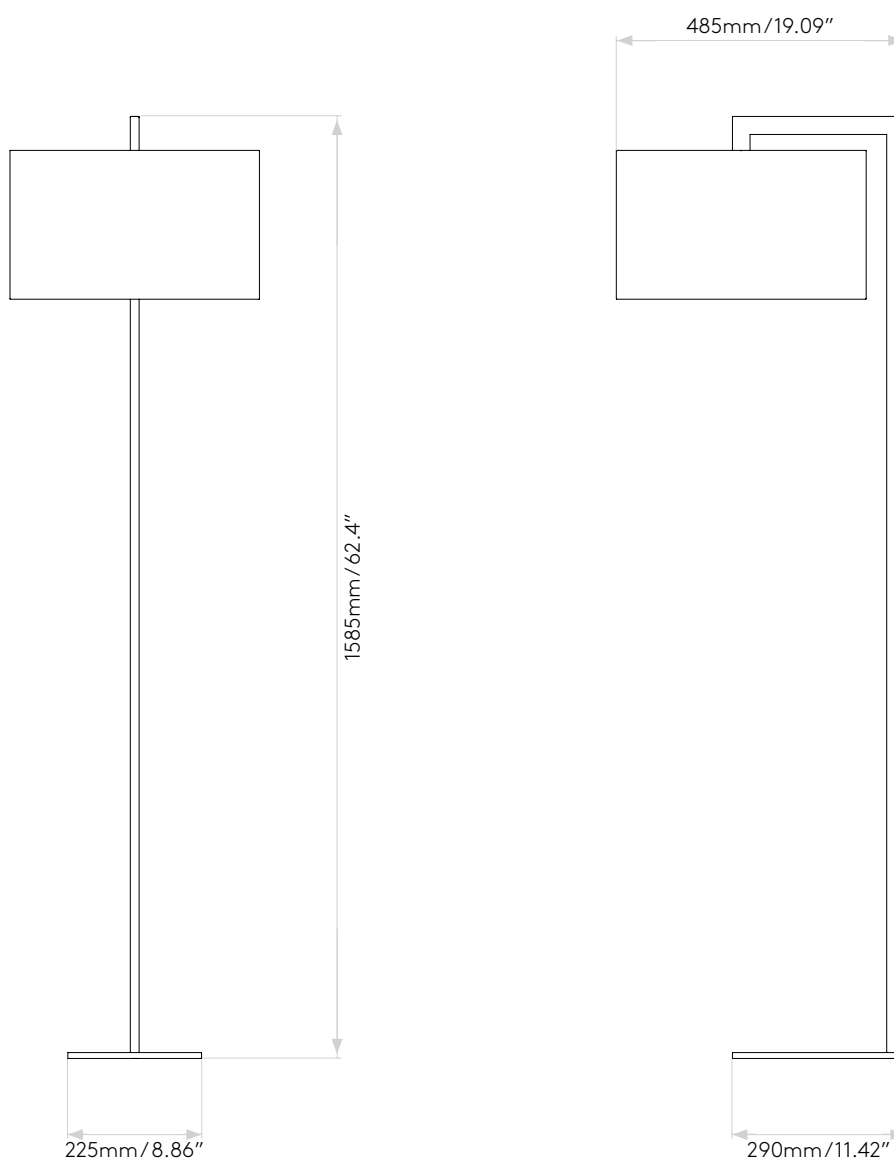

RAVELLO FLOOR

astro

GENERAL

LOCATION:	Interior
CLASS:	cETLus (Class 1)
LOCATION RATING:	Dry
DRIVER REQUIRED:	Mains 120V
INSTALLATION ORIENTATION:	-
FITTING METHOD:	-
MAIN MATERIAL:	Metal - Mild Steel
DIMENSIONS (mm):	H: 1585 W: 290 D: 225
DIMENSIONS (inch):	H: 62.4 W: 11.42 D: 8.86
CUT OUT HOLE (mm/inch):	-
RECESS DEPTH (mm/inch):	-
FIRE RATING:	-
CABLE LENGTH (mm/inch):	2250 / 88.58
GROSS WEIGHT (kg):	18.2
ADA COMPLIANT:	Not Applicable
IC RATING:	-

LAMP

LIGHT SOURCE:	E26/Medium
WATTAGE:	60W
LAMP INCLUDED:	No
MAXIMUM LAMP LENGTH (mm/inch):	190
LUMINOUS FLUX (lm):	Lamp Dependant
COLOUR TEMP (K):	Lamp Dependant
CRI (Ra):	Lamp Dependant
MACADAM ELLIPSE:	-
TILT ADJUSTABLE ANGLE (°):	-
ROTATION ADJUSTABLE ANGLE (°):	-
LIFETIME (hrs):	Lamp Dependant
BEAM ANGLE (°):	-

Please note that some dimensions may vary slightly due to manufacturing tolerances, this includes cable entry and fixing holes

Veuillez noter que certaines dimensions peuvent varier légèrement en raison des tolérances de fabrication, y compris l'entrée de câble et les trous de fixation.