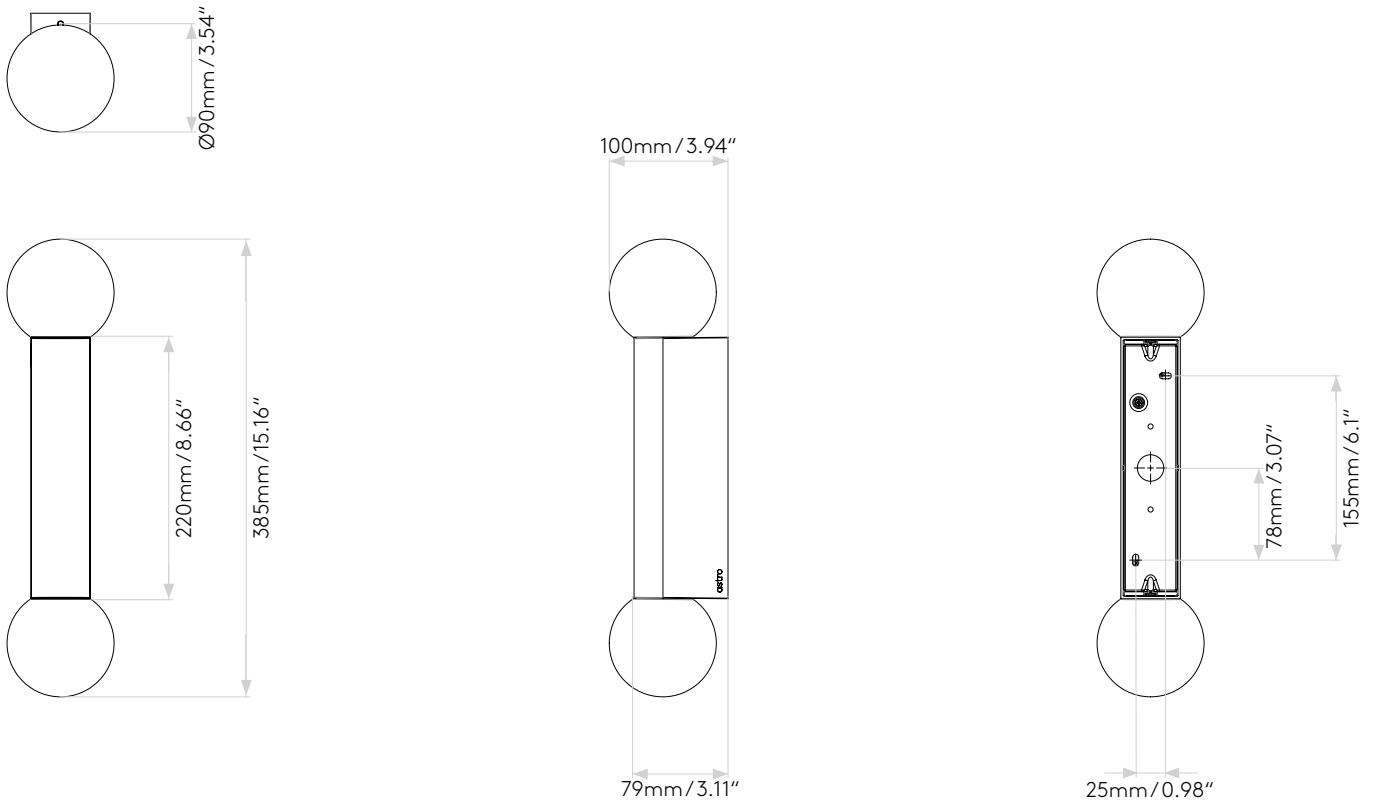

PRODUCT ELEVATIONS

astro

Please note that some dimensions may vary slightly due to manufacturing tolerances, this includes cable entry and fixing holes.

With Stub Mount

With Canopy Cover