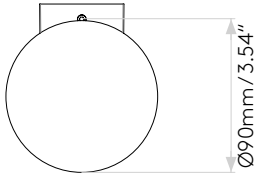

PRODUCT ELEVATIONS

astro

Please note that some dimensions may vary slightly due to manufacturing tolerances, this includes cable entry and fixing holes.

With Stub Mount