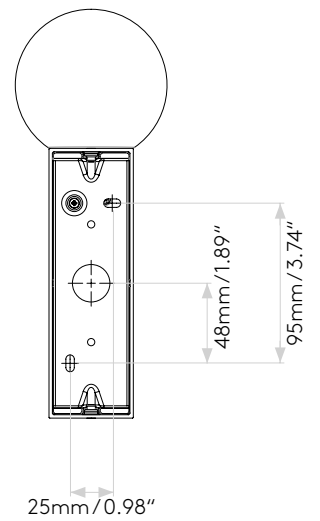

PRODUCT ELEVATIONS

astro

Please note that some dimensions may vary slightly due to manufacturing tolerances, this includes cable entry and fixing holes.

With Stub Mount