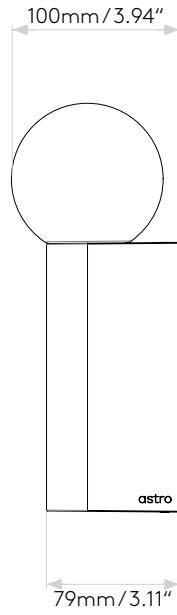

PRODUCT ELEVATIONS

astro

Please note that some dimensions may vary slightly due to manufacturing tolerances, this includes cable entry and fixing holes.

With Stub Mount