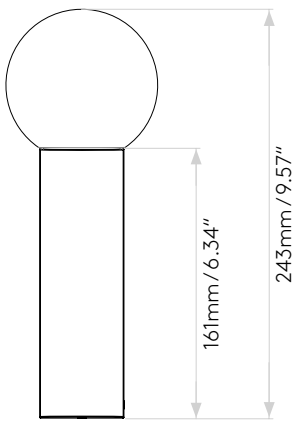

PRODUCT ELEVATIONS

astro

Please note that some dimensions may vary slightly due to manufacturing tolerances, this includes cable entry and fixing holes.

With Stub Mount