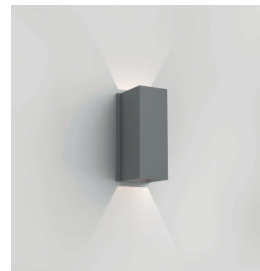

## GENERAL

LOCATION:	Exterior
CLASS:	cETLus (Class 1)
LOCATION RATING:	Wet
DRIVER REQUIRED:	No
INSTALLATION ORIENTATION:	Wall Mount
FITTING METHOD:	4" Octagon Box
MAIN MATERIAL:	Metal - Aluminium
DIMENSIONS (mm):	H: 255 W: 110 D: 116
DIMENSIONS (inch):	H: 10.4 W: 4.33 D: 4.57
CUT OUT HOLE (mm/inch):	-
RECESS DEPTH (mm/inch):	-
FIRE RATING:	-
CABLE LENGTH (mm/inch):	-
GROSS WEIGHT (lb):	3.12
ADA COMPLIANT:	Yes - if installed in compliance with ADA 307.2
IC RATING:	-

## LAMP

LIGHT SOURCE:	COB LED
WATTAGE:	7.6W
LAMP INCLUDED:	Yes (Integral)
MAXIMUM LAMP LENGTH (mm/inch):	-
LUMINOUS FLUX (lm):	230
COLOUR TEMP (K):	3000
CRI (Ra):	93
MACADAM ELLIPSE:	2-Step
TILT ADJUSTABLE ANGLE (°):	-
ROTATION ADJUSTABLE ANGLE (°):	-
LIFETIME (hrs):	36300
BEAM ANGLE (°):	To Be Advised

## ADDITIONAL INFORMATION

SHADE INCLUDED:	-
SHADE MATERIAL:	-
F MARK:	Suitable for mounting on flammable materials

CODE: 1298016  
FINISH: TEXTURED WHITE

CODE: 1298017  
FINISH: TEXTURED BLACK

CODE: 1298018  
FINISH: TEXTURED GREY