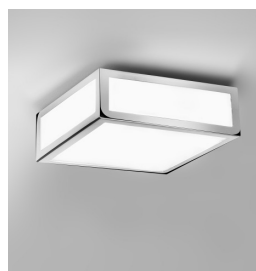

MASHIKO 200 SQUARE

astro

GENERAL

LOCATION:	Bathroom
CLASS:	cETLus (Class I)
LOCATION RATING:	Damp
DRIVER REQUIRED:	Mains 120V
INSTALLATION ORIENTATION:	Ceiling Mount
FITTING METHOD:	4" Octagon Box
MAIN MATERIAL:	Metal - Mild Steel
DIMENSIONS (mm):	H: 200 W: 200 D: 79
DIMENSIONS (inch):	H: 7.87 W: 7.87 D: 3.11
CUT OUT HOLE (mm/inch):	-
RECESS DEPTH (mm/inch):	-
FIRE RATING:	-
CABLE LENGTH (mm/inch):	-
GROSS WEIGHT (lb):	3.83
ADA COMPLIANT:	Yes - if installed in compliance with ADA 307.4
IC RATING:	-

LAMP

LIGHT SOURCE:	E26/Medium
WATTAGE:	60W
LAMP INCLUDED:	No
MAXIMUM LAMP LENGTH (mm/inch):	130
LUMINOUS FLUX (lm):	Lamp Dependent
COLOUR TEMP (K):	Lamp Dependent
CRI (Ra):	Lamp Dependent
MACADAM ELLIPSE:	Lamp Dependent
TILT ADJUSTABLE ANGLE (°):	-
ROTATION ADJUSTABLE ANGLE (°):	-
LIFETIME (hrs):	Lamp Dependent
BEAM ANGLE (°):	-

SHADE INCLUDED:	-
SHADE/DIFFUSER MATERIAL:	Glass
SHADE/DIFFUSER FINISH	White
F MARK:	-

CODE: 1121032
FINISH: POLISHED CHROME

CODE: 1121057
FINISH: BRONZE

TO MAINTAIN THIS PRODUCT TO ITS BEST CONDITION, PLEASE VIEW OUR CARE AND CLEANING GUIDE ON THE SUPPORT SECTION OF THE ASTRO WEBSITE.