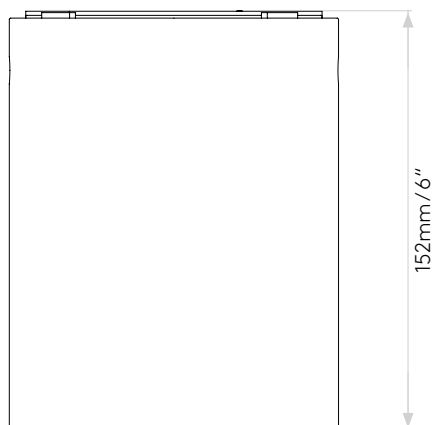

Please note that some dimensions may vary slightly due to manufacturing tolerances, this includes cable entry and fixing holes

Veuillez noter que certaines dimensions peuvent varier légèrement en raison des tolérances de fabrication, y compris l'entrée de câble et les trous de fixation.

Bitte beachten Sie, dass die Maße Fertigungstoleranzen unterliegen und daher in geringem Umfang von der angegebenen Größe abweichen können. Dies gilt auch für Kabeingänge und Befestigungslöcher.

Si prega notare che possono esserci piccole variazioni in alcune dimensioni dovute alle tolleranze di produzione, queste includono l'ingresso del cavo e i fori di fissaggio.