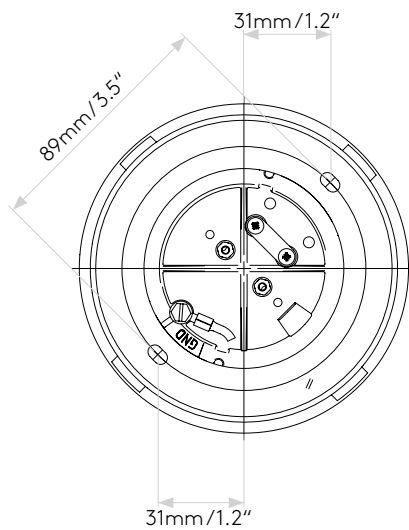

KOS LED ROUND

astro

GENERAL

LOCATION:	Exterior / Coastal
CLASS:	cULus (Class 1)
LOCATION RATING:	Wet
DRIVER REQUIRED:	Mains 120V
INSTALLATION ORIENTATION:	Ceiling Mount
FITTING METHOD:	4" Octagon Box
MAIN MATERIAL:	Concrete - Cast
DIMENSIONS (mm):	H: 152 Ø: 120
DIMENSIONS (inch):	H: 5.98 Ø: 4.72
CUT OUT HOLE (mm/inch):	-
RECESS DEPTH (mm/inch):	-
FIRE RATING:	-
CABLE LENGTH (mm/inch):	150 / 5.91
GROSS WEIGHT (lb):	4.62
ADA COMPLIANT:	-
IC RATING:	-

LAMP

LIGHT SOURCE:	COB LED
WATTAGE:	6.1W
LAMP INCLUDED:	Yes (Integral)
MAXIMUM LAMP LENGTH (mm/inch):	-
LUMINOUS FLUX (lm):	510
COLOUR TEMP (K):	2700
CRI (Ra):	90
MACADAM ELLIPSE:	3-Step
TILT ADJUSTABLE ANGLE (°):	-
ROTATION ADJUSTABLE ANGLE (°):	-
LIFETIME (hrs):	42300
BEAM ANGLE (°):	To Be Advised

Please note that some dimensions may vary slightly due to manufacturing tolerances, this includes cable entry and fixing holes

Veuillez noter que certaines dimensions peuvent varier légèrement en raison des tolérances de fabrication, y compris l'entrée de câble et les trous de fixation.