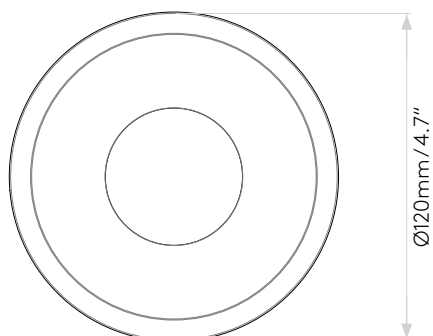

Please note that some dimensions may vary slightly due to manufacturing tolerances, this includes cable entry and fixing holes

Veuillez noter que certaines dimensions peuvent varier légèrement en raison des tolérances de fabrication, y compris l'entrée de câble et les trous de fixation.

Bitte beachten Sie, dass die Maße Fertigungstoleranzen unterliegen und daher in geringem Umfang von der angegebenen Größe abweichen können. Dies gilt auch für Kabeingänge und Befestigungslöcher.

Si prega notare che possono esserci piccole variazioni in alcune dimensioni dovute alle tolleranze di produzione, queste includono l'ingresso del cavo e i fori di fissaggio.