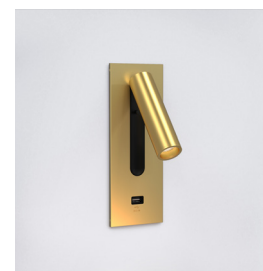

CODE: 1215109
FINISH: MATT GOLD

To maintain this product to its best condition, please view our care and cleaning guidelines on the support section of the astro website.

Astro® is a registered trademark of astro lighting limited. Astro lighting's fixture designs and imagery are protected under U.S. And international intellectual property laws, and all rights to such designs and imagery are expressly reserved.