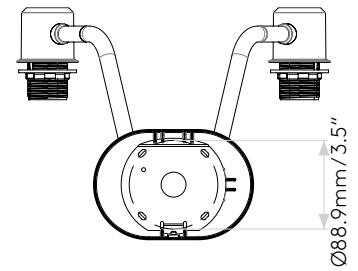

PRODUCT ELEVATIONS

astro

Please note that some dimensions may vary slightly due to manufacturing tolerances, this includes cable entry and fixing holes.

Without Shade