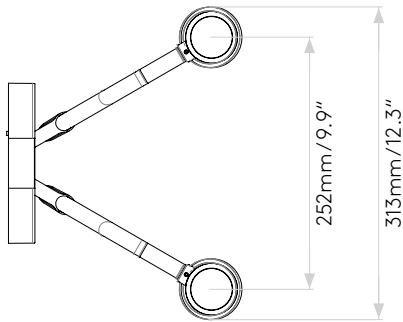

PRODUCT ELEVATIONS

astro

Please note that some dimensions may vary slightly due to manufacturing tolerances, this includes cable entry and fixing holes.

Without Shade