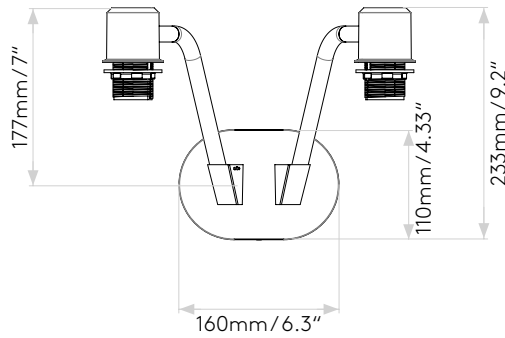

PRODUCT ELEVATIONS

astro

Please note that some dimensions may vary slightly due to manufacturing tolerances, this includes cable entry and fixing holes.

Without Shade