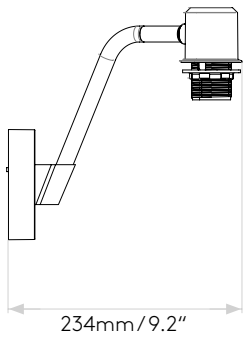

PRODUCT ELEVATIONS

astro

Please note that some dimensions may vary slightly due to manufacturing tolerances, this includes cable entry and fixing holes.

Without Shade