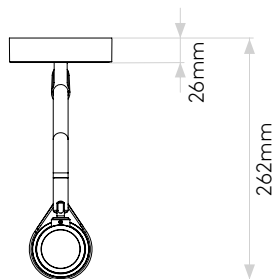

PRODUCT ELEVATIONS

astro

Please note that some dimensions may vary slightly due to manufacturing tolerances, this includes cable entry and fixing holes.

Without Shade