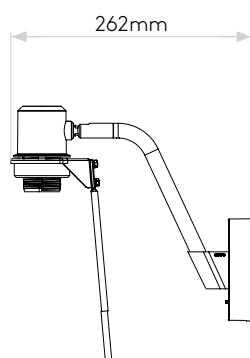

PRODUCT ELEVATIONS

astro

Please note that some dimensions may vary slightly due to manufacturing tolerances, this includes cable entry and fixing holes.

Without Shade