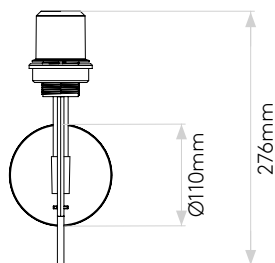

PRODUCT ELEVATIONS

astro

Please note that some dimensions may vary slightly due to manufacturing tolerances, this includes cable entry and fixing holes.

Without Shade