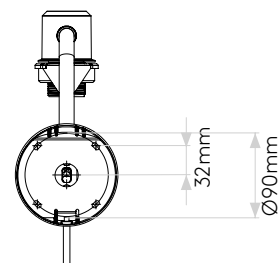

PRODUCT ELEVATIONS

astro

Please note that some dimensions may vary slightly due to manufacturing tolerances, this includes cable entry and fixing holes.

Without Shade