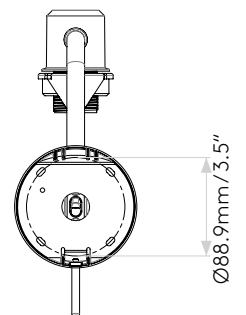

GENERAL

LOCATION:	Interior
CLASS:	cULus (Class 1)
LOCATION RATING:	Dry
DRIVER REQUIRED:	Mains 120V
INSTALLATION ORIENTATION:	Wall Mount
FITTING METHOD:	4" Octagon Box
MAIN MATERIAL:	Metal - Zinc
DIMENSIONS (mm):	H: 276 W: 110 D: 262
DIMENSIONS (inch):	H: 10.87 W: 4.33 D: 10.31
CUT OUT HOLE (mm/inch):	-
RECESS DEPTH (mm/inch):	-
FIRE RATING:	-
CABLE LENGTH (mm/inch):	-
GROSS WEIGHT (lb):	2.75
ADA COMPLIANT:	Yes - if installed in compliance with ADA 307.2, 308, 309.3, 309.4
IC RATING:	-

LAMP

LIGHT SOURCE:	LED E26/Medium
WATTAGE:	12W MAX
RECOMMENDED LAMP:	12W Max LED E26/Medium
LAMP INCLUDED:	No
MAXIMUM LAMP LENGTH (mm/inch):	118
LUMINOUS FLUX (lm):	Lamp Dependent
COLOUR TEMP (K):	Lamp Dependent
CRI (Ra):	Lamp Dependent
MACADAM ELLIPSE:	Lamp Dependent
TILT ADJUSTABLE ANGLE (°):	90
ROTATION ADJUSTABLE ANGLE (°):	330
LIFETIME (hrs):	Lamp Dependent
BEAM ANGLE (°):	Lamp Dependent

PRODUCT ELEVATIONS

astro

Please note that some dimensions may vary slightly due to manufacturing tolerances, this includes cable entry and fixing holes.

Without Shade

With Tapered Drum 155 Shade