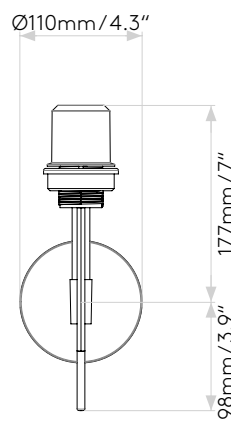

GENERAL

LOCATION:	Interior
CLASS:	cULus (Class 1)
LOCATION RATING:	Dry
DRIVER REQUIRED:	Mains 120V
INSTALLATION ORIENTATION:	Wall Mount
FITTING METHOD:	4" Octagon Box
MAIN MATERIAL:	Metal - Zinc
DIMENSIONS (mm):	H: 276 W: 110 D: 262
DIMENSIONS (inch):	H: 10.87 W: 4.33 D: 10.31
CUT OUT HOLE (mm/inch):	-
RECESS DEPTH (mm/inch):	-
FIRE RATING:	-
CABLE LENGTH (mm/inch):	-
GROSS WEIGHT (lb):	2.75
ADA COMPLIANT:	Yes - if installed in compliance with ADA 307.2, 308, 309.3, 309.4
IC RATING:	-

LAMP

LIGHT SOURCE:	LED E26/Medium
WATTAGE:	12W MAX
RECOMMENDED LAMP:	12W Max LED E26/Medium
LAMP INCLUDED:	No
MAXIMUM LAMP LENGTH (mm/inch):	118
LUMINOUS FLUX (lm):	Lamp Dependent
COLOUR TEMP (K):	Lamp Dependent
CRI (Ra):	Lamp Dependent
MACADAM ELLIPSE:	Lamp Dependent
TILT ADJUSTABLE ANGLE (°):	90
ROTATION ADJUSTABLE ANGLE (°):	330
LIFETIME (hrs):	Lamp Dependent
BEAM ANGLE (°):	Lamp Dependent

PRODUCT ELEVATIONS

astro

Please note that some dimensions may vary slightly due to manufacturing tolerances, this includes cable entry and fixing holes.

Without Shade

With Tapered Drum 155 Shade