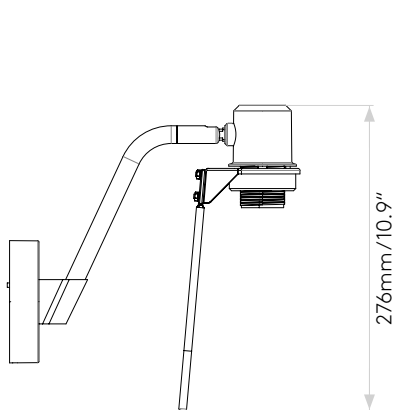

GENERAL

LOCATION:	Interior
CLASS:	cULus (Class 1)
LOCATION RATING:	Dry
DRIVER REQUIRED:	Mains 120V
INSTALLATION ORIENTATION:	Wall Mount
FITTING METHOD:	4" Octagon Box
MAIN MATERIAL:	Metal - Zinc
DIMENSIONS (mm):	H: 276 W: 110 D: 262
DIMENSIONS (inch):	H: 10.87 W: 4.33 D: 10.31
CUT OUT HOLE (mm/inch):	-
RECESS DEPTH (mm/inch):	-
FIRE RATING:	-
CABLE LENGTH (mm/inch):	-
GROSS WEIGHT (lb):	2.75
ADA COMPLIANT:	Yes - if installed in compliance with ADA 307.2, 308, 309.3, 309.4
IC RATING:	-

LAMP

LIGHT SOURCE:	LED E26/Medium
WATTAGE:	12W MAX
RECOMMENDED LAMP:	12W Max LED E26/Medium
LAMP INCLUDED:	No
MAXIMUM LAMP LENGTH (mm/inch):	118
LUMINOUS FLUX (lm):	Lamp Dependent
COLOUR TEMP (K):	Lamp Dependent
CRI (Ra):	Lamp Dependent
MACADAM ELLIPSE:	Lamp Dependent
TILT ADJUSTABLE ANGLE (°):	90
ROTATION ADJUSTABLE ANGLE (°):	330
LIFETIME (hrs):	Lamp Dependent
BEAM ANGLE (°):	Lamp Dependent

PRODUCT ELEVATIONS

astro

Please note that some dimensions may vary slightly due to manufacturing tolerances, this includes cable entry and fixing holes.

Without Shade

With Tapered Drum 155 Shade