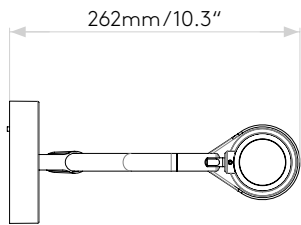

PRODUCT ELEVATIONS

astro

Please note that some dimensions may vary slightly due to manufacturing tolerances, this includes cable entry and fixing holes.

Without Shade