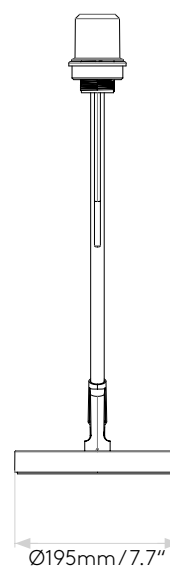

PRODUCT ELEVATIONS

astro

Please note that some dimensions may vary slightly due to manufacturing tolerances, this includes cable entry and fixing holes.

Without Shade