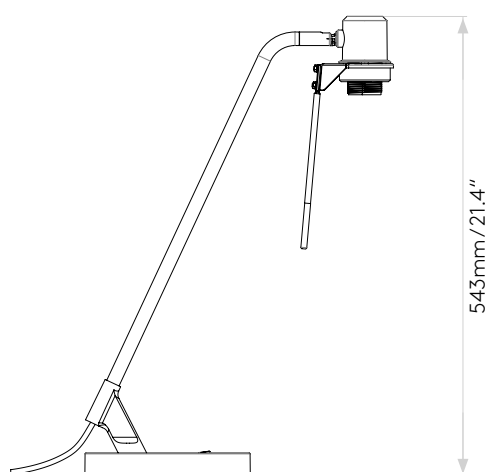

PRODUCT ELEVATIONS

astro

Please note that some dimensions may vary slightly due to manufacturing tolerances, this includes cable entry and fixing holes.

Without Shade