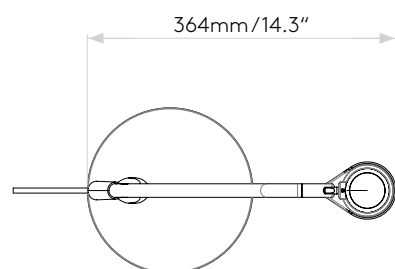

PRODUCT ELEVATIONS

astro

Please note that some dimensions may vary slightly due to manufacturing tolerances, this includes cable entry and fixing holes.

Without Shade