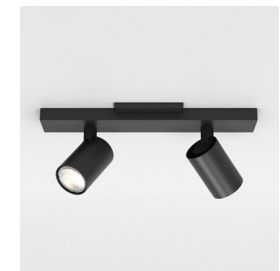

ASCOLI TWIN

astro

GENERAL

LOCATION:	Interior
CLASS:	cETLus (Class 1)
LOCATION RATING:	Dry
DRIVER REQUIRED:	Mains 120V
INSTALLATION ORIENTATION:	Ceiling & Wall Mount
FITTING METHOD:	4" Octagon Box
MAIN MATERIAL:	Metal - Aluminium
DIMENSIONS (mm):	H: 130 W: 350 D: 110
DIMENSIONS (inch):	H: 5.12 W: 13.78 D: 4.33
CUT OUT HOLE (mm/inch):	-
RECESS DEPTH (mm/inch):	-
FIRE RATING:	-
CABLE LENGTH (mm/inch):	-
GROSS WEIGHT (lb):	4.18
ADA COMPLIANT:	Yes - if installed in compliance with ADA 307.4
IC RATING:	-

LAMP

LIGHT SOURCE:	GU10
WATTAGE:	2 x 50W
RECOMMENDED LAMP:	6W Max LED GU10
LAMP INCLUDED:	No
MAXIMUM LAMP LENGTH (mm/inch):	57
LUMINOUS FLUX (lm):	Lamp Dependent
COLOUR TEMP (K):	Lamp Dependent
CRI (Ra):	Lamp Dependent
MACADAM ELLIPSE:	Lamp Dependent
TILT ADJUSTABLE ANGLE (°):	90
ROTATION ADJUSTABLE ANGLE (°):	330
LIFETIME (hrs):	Lamp Dependent
BEAM ANGLE (°):	Lamp Dependent

SHADE INCLUDED:	-
SHADE/DIFFUSER MATERIAL:	-
SHADE/DIFFUSER FINISH	-
F MARK:	Suitable for mounting on flammable materials

CODE: 1286072
FINISH: TEXTURED WHITE

CODE: 1286073
FINISH: BRONZE

CODE: 1286074
FINISH: MATT NICKEL