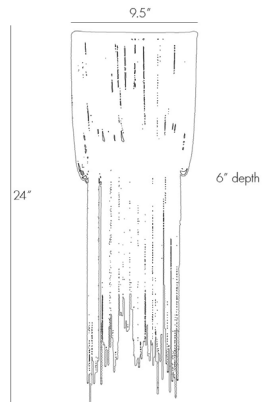

## YALE SMALL SCONCE

44323  
H: 24 IN, W: 9.5 IN, D: 6 IN  
Vintage Brass  
Contract Suitable As Is

A design derivative based on our popular Yale chandelier (86762). This 1 light sconce has rows of delicate antique brass chains draped over the frame with staggered lengths giving it a tassel effect. Shown with antique tubular bulbs. Height of sconce and chain lengths may vary.

### DIMENSIONS

Center Of Mount From Btm	18 IN
Backplate	H: 9 IN, W: 9.5 IN, D: 1 IN
Mount	H: 5 IN, W: 5 IN, D: 1 IN

### WIRING

Rating	Indoor Only
Cord	1 FT, Clear/Silver, SVT
Socket	1, Type B=-E12 Other
Photographed Bulb	Small Antique Tubular Bulb
Maximum Watt	40
Voltage	110-120 V