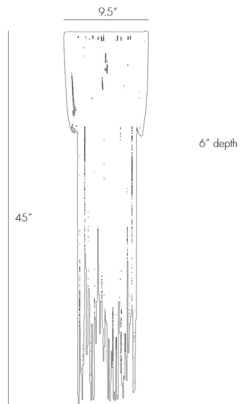

ARTERIOS

YALE LARGE SCONCE

44324
H: 45 IN, W: 9.5 IN, D: 6 IN
Vintage Brass
Contract Suitable As Is

A design derivative based on our popular Yale chandelier (86762). This 1 light sconce has rows of delicate antique brass chains draped over the frame with staggered lengths giving it a tassel effect. Shown with antique tubular bulbs. Height of sconce and chain lengths may vary.

APPEARANCE

Material	Iron, Mirror
Finish	Aged Brass, Antique Mirror
Top Coat/Sealant	false

DIMENSIONS

Center Of Mount From Btm	33.5 IN
Backplate	H: 9.5 IN, W: 9.5 IN, D: 1 IN
Mount	H: 5 IN, W: 5 IN, D: 1 IN

WIRING

Rating	Indoor Only
Cord	1 FT, Clear/Silver, SVT
Socket	1, Type B=-E12 Other
Photographed Bulb	Small Antique Tubular Bulb
Maximum Watt	40
Voltage	110-120 V

CERTIFICATIONS

Certifications	Mexico Australia, EU, United Kingdom, United States, Canada
----------------	--

COMPLIANCY

UL/ETL	Yes
CB	Yes
RoHS	true

SHIPPING

Product Weight	7.6 LBS
Gross Weight 1	9 LBS
Shipping Box 1	H: 12 IN, L: 7 IN, W: 9 IN

CONTRACT

Contract Suitable	true
-------------------	------